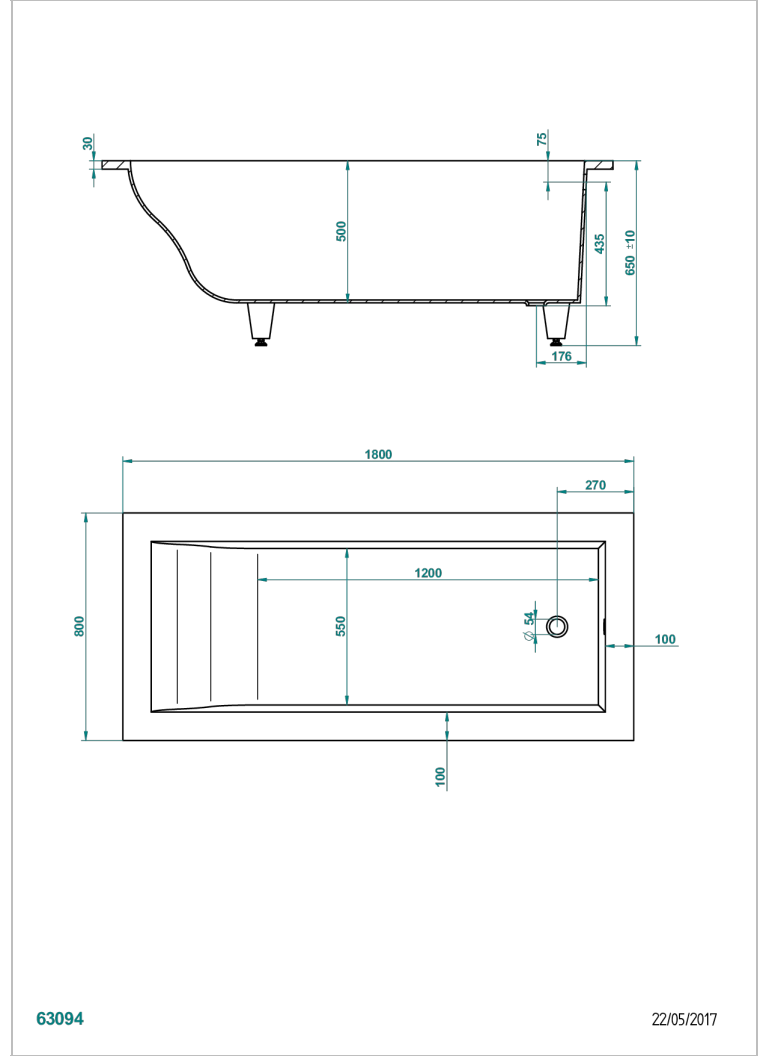

BANERA ENCASTRADA

B10-B500

Bañera ASTRELLE 180 x 80 x 65 cm encastrada, entregada sin desagüe

THG[®]
PARIS

CARACTERÍSTICAS

- Peso 50 kg
- Volumen útil 243 L - 64 gal
- Material MineralStone

PRODUCTOS RELACIONADOS

- Ref. B12-K12A Whirlpool system with 12 aero jets
- Ref. B12-K12H Whirlpool system with 12 hydro jets
- Ref. B12-K12H12A Whirlpool system with 12 hydro jets and 12 aero jets
- Ref. B12-K110 Sistema de desinfección
- Ref. B12-K102AB Chromato-lighting system on whirlpool bathtub
- Ref. B16-P100 Almohada cuadrada 30 x 30 cm, blanca
- Ref. B16-P103 Almohada 13 x 26 cm, blanca
- Ref. B16-P104 Almohada 30 x 12 cm, h. 4 cm, blanca
- Ref. B16-P105 Almohada 38.5 x 21 cm, h. 2 cm, blanca
- Ref. B16-P106 Almohada 30 x 7 cm, h. 2 cm, blanca
- Ref. B16-P107 Almohada 35 x 40 cm, h. 5,5 cm, blanca
- Ref. B16-K111 Filling system by water blade
- Ref. B16-K102 Chromato-lighting system on bathtub without whirlpool system