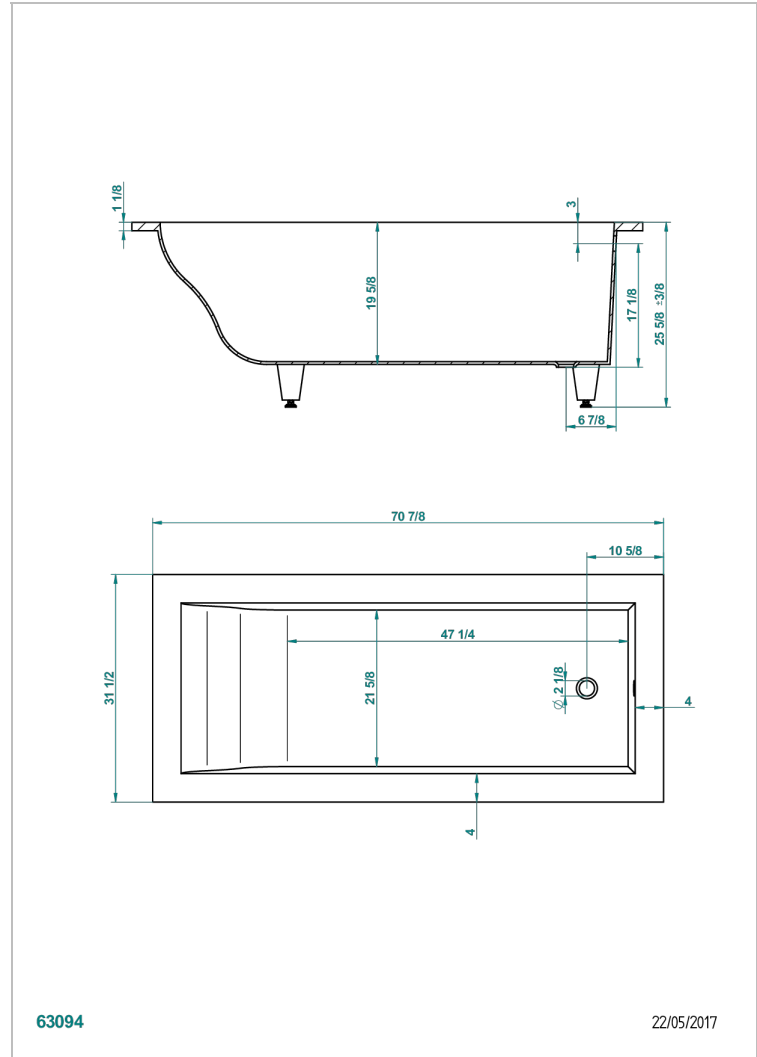

BANERA ENCASTRADA

B10-B500

Bañera ASTRELLE 180 x 80 x 65 cm encastrada, entregada sin desagüe

THG[®]
PARIS

CARACTERÍSTICAS

- Peso 50 kg
- Volumen útil 243 L - 64 gal
- Material MineralStone

PRODUCTOS RELACIONADOS

- Ref. B12-K12A Whirlpool system with 12 aero jets
- Ref. B12-K12H Whirlpool system with 12 hydro jets
- Ref. B12-K12H12A Whirlpool system with 12 hydro jets and 12 aero jets
- Ref. B12-K110 Sistema de desinfección
- Ref. B12-K102AB Chromato-lighting system on whirlpool bathtub
- Ref. B16-P100 Almohada cuadrada 30 x 30 cm, blanca
- Ref. B16-P103 Almohada 13 x 26 cm, blanca
- Ref. B16-P104 Almohada 30 x 12 cm, h. 4 cm, blanca
- Ref. B16-P105 Almohada 38.5 x 21 cm, h. 2 cm, blanca
- Ref. B16-P106 Almohada 30 x 7 cm, h. 2 cm, blanca
- Ref. B16-P107 Almohada 35 x 40 cm, h. 5,5 cm, blanca
- Ref. B16-K111 Filling system by water blade
- Ref. B16-K102 Chromato-lighting system on bathtub without whirlpool system