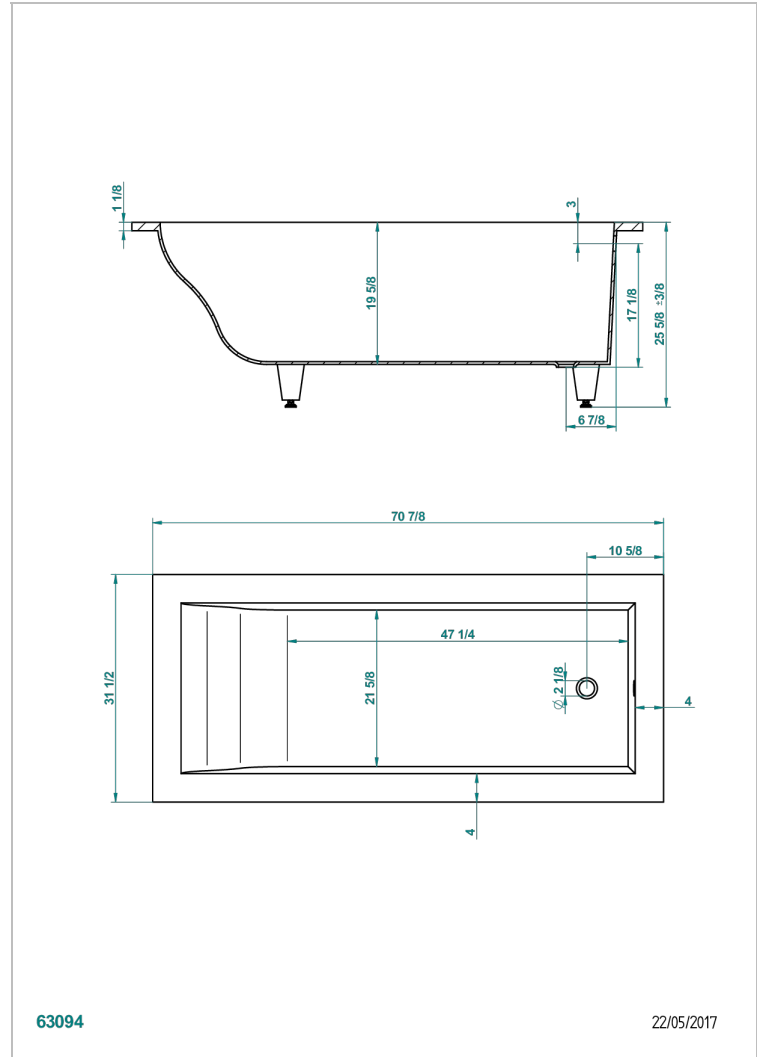

# BUILT-IN BATHTUB

B10-B500

Astrelle built-in bathtub 180 x 80 x 65 cm, delivered without waste

63094

22/05/2017

## CHARACTERISTIC

- Weight 50 kg
- Useful volume 243 L - 64 gal
- Material MineralStone

## RELATED SKU'S

- Ref. B12-K12A Whirlpool system with 12 aero jets
- Ref. B12-K12H Whirlpool system with 12 hydro jets
- Ref. B12-K12H12A Whirlpool system with 12 hydro jets and 12 aero jets
- Ref. B12-K110 Disinfection system
- Ref. B12-K102AB Chromato-lighting system on whirlpool bathtub
- Ref. B16-P100 Headrest 30 x 30 cm, white
- Ref. B16-P103 Headrest 13 x 26 cm, half cylindrical, white
- Ref. B16-P104 Polyurethane gel headrest 30 x 12 cm, h. 4 cm, white
- Ref. B16-P105 Polyurethane gel headrest 38.5 x 21 cm, h. 2 cm, white
- Ref. B16-P106 Polyurethane gel headrest 30 x 7 cm, h. 2 cm, white
- Ref. B16-P107 Polyurethane gel headrest 35 x 40 cm, h. 5,5 cm,, white
- Ref. B16-K111 Filling system by water blade
- Ref. B16-K102 Chromato-lighting system on bathtub without whirlpool system