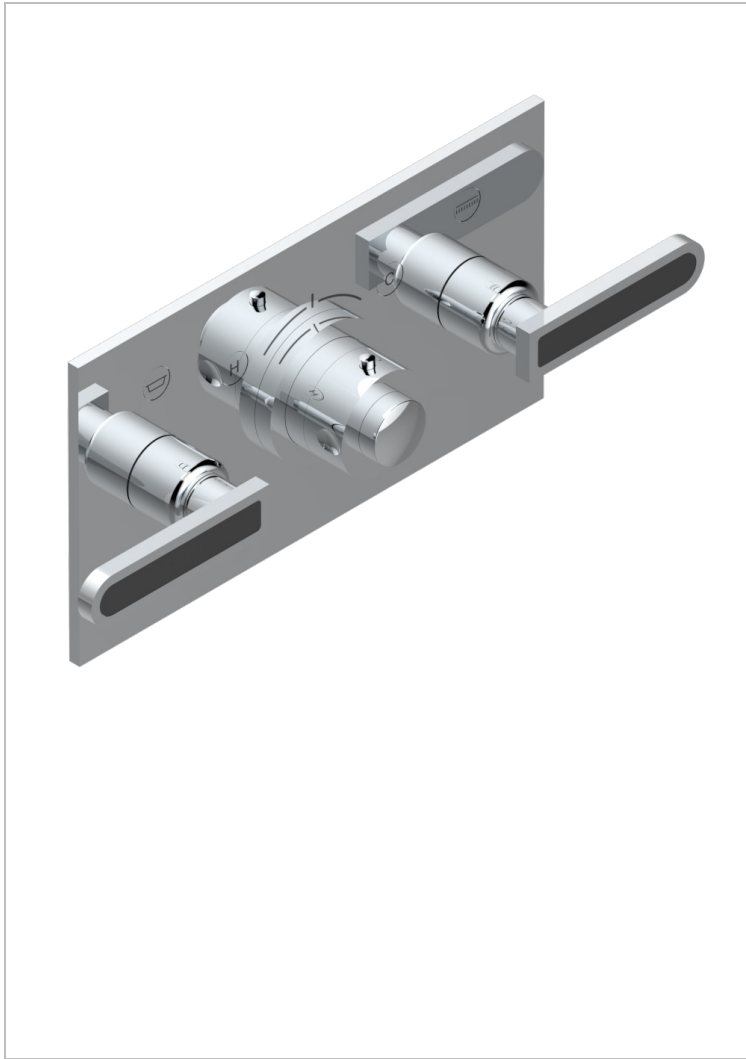

# PROFIL BLACK ONYX WITH LEVER

A6P-5401BEH

THG  
PARIS

Trim for thermostatic mixer with 2 valves item to be installed horizontal . to adapt on 5 401AHC or 5 401AHM

## CHARACTERISTIC

- Profil Black Onyx with lever
- Trim for thermostatic mixer with 2 valves item to be installed horizontal . to adapt on 5 401AHC or 5 401AHM

## RELATED SKU'S

- Ref. G00-5401AHC 3/4" THG thermostat, 60 l/mn with two valves with wax cartridge delivered with a built-in box, without trim - to be installed horizontal ( for installation with cross handle)
- Ref. G00-5401AHM 3/4" THG thermostat, 60 l/mn with two valves with wax cartridge delivered with a built-in box, without trim - to be installed horizontal ( for installation with lever handle)