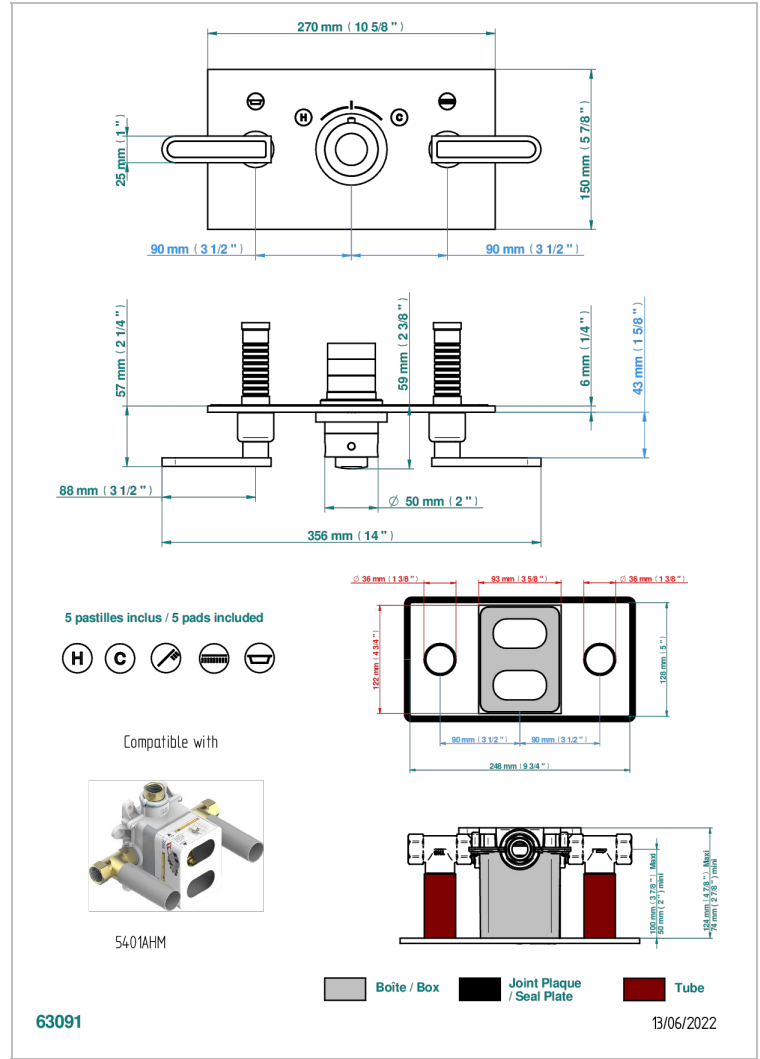

# PROFIL BLACK ONYX WITH LEVER

A6P-5401BEH

THG  
PARIS

Trim for thermostatic mixer with 2 valves item to be installed horizontal . to adapt on 5 401AHC or 5 401AHM

## CHARACTERISTIC

- Profil Black Onyx with lever
- Trim for thermostatic mixer with 2 valves item to be installed horizontal . to adapt on 5 401AHC or 5 401AHM

## RELATED SKU'S

- Ref. G00-5401AHC 3/4" THG thermostat, 60 l/mn with two valves with wax cartridge delivered with a built-in box, without trim - to be installed horizontal ( for installation with cross handle)
- Ref. G00-5401AHM 3/4" THG thermostat, 60 l/mn with two valves with wax cartridge delivered with a built-in box, without trim - to be installed horizontal ( for installation with lever handle)