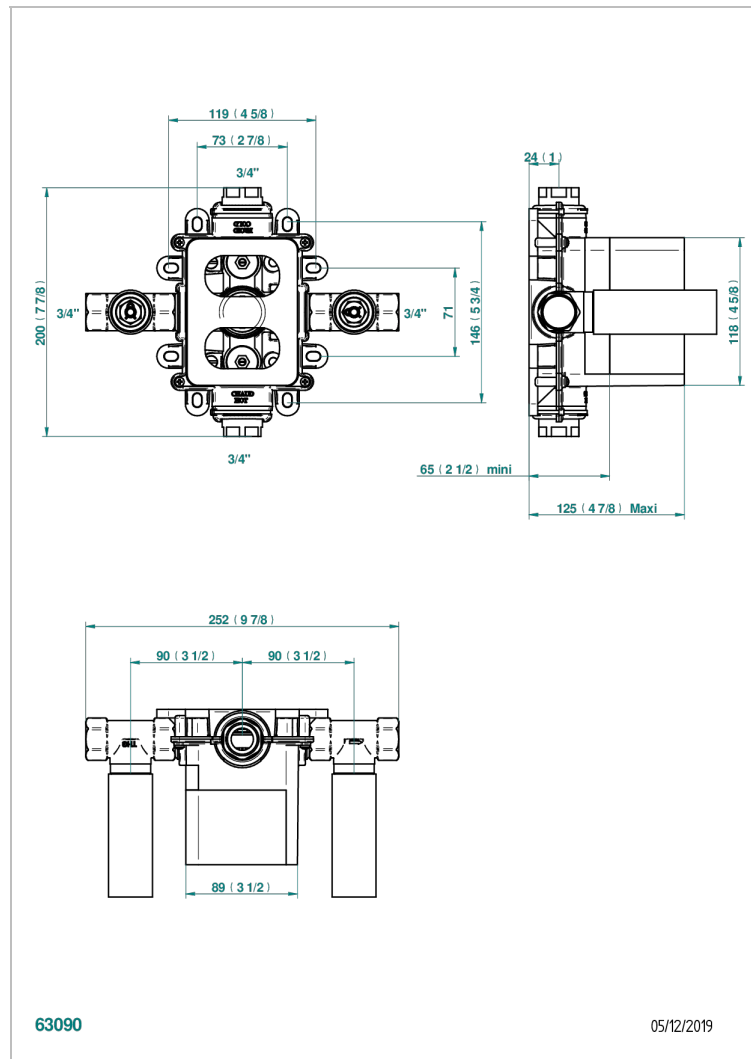

GENERAL ITEMS

G00-5401AHM

3/4" THG thermostat, 60 l/mn with two valves with wax cartridge delivered with a built-in box, without trim - to be installed horizontal (for installation with lever handle)

CHARACTERISTIC

- General Items
- 3/4" THG thermostat, 60 l/mn with two valves with wax cartridge delivered with a built-in box, without trim - to be installed horizontal (for installation with lever handle)

AVAILABLE FINITIONS

*** - A00