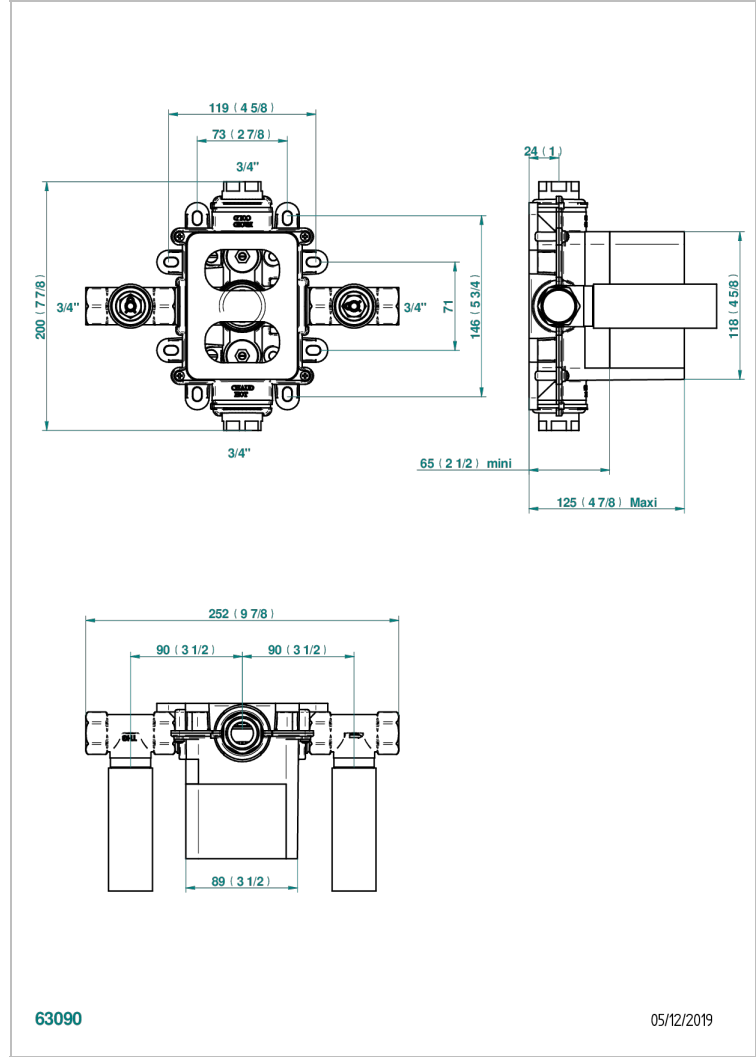

G00-5401AHM

3/4" THG thermostat, 60 l/mn with two valves with wax cartridge delivered with a built-in box, without trim - to be installed horizontal ( for installation with lever handle)

## CARACTERÍSTICAS

- Todo Estilo
- 3/4" THG thermostat, 60 l/mn with two valves with wax cartridge delivered with a built-in box, without trim - to be installed horizontal ( for installation with lever handle)