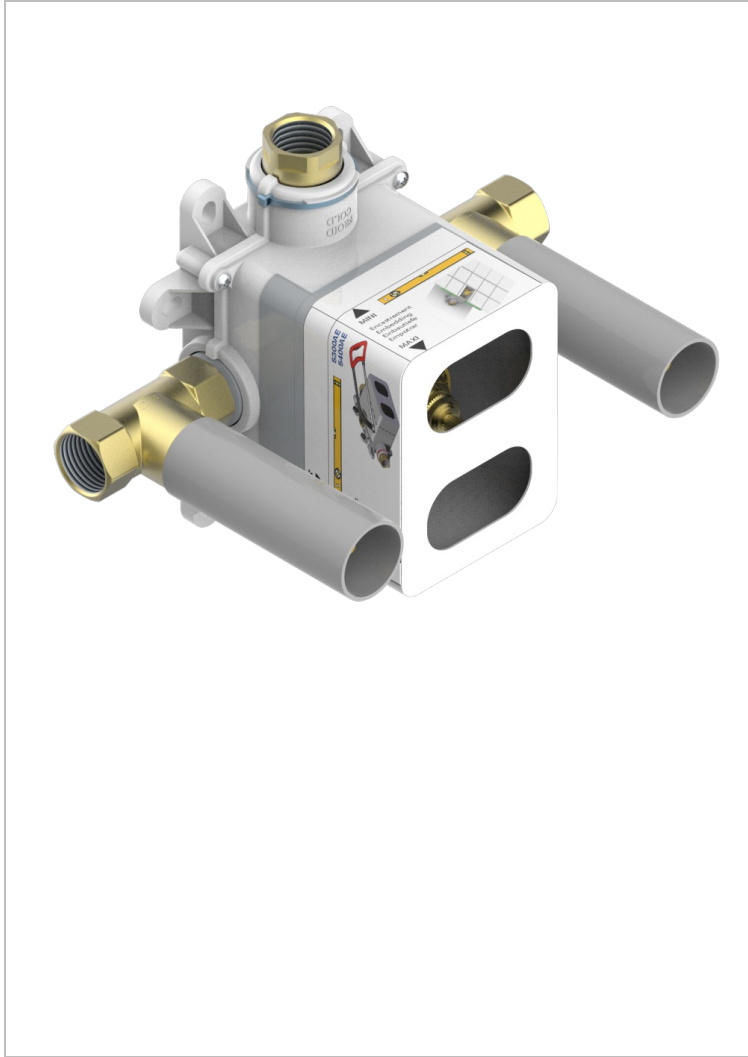

G00-5401AHM

3/4" THG thermostat, 60 l/mn with two valves with wax cartridge delivered with a built-in box, without trim - to be installed horizontal ( for installation with lever handle)

## CARACTERÍSTICAS

- Todo Estilo
- 3/4" THG thermostat, 60 l/mn with two valves with wax cartridge delivered with a built-in box, without trim - to be installed horizontal ( for installation with lever handle)