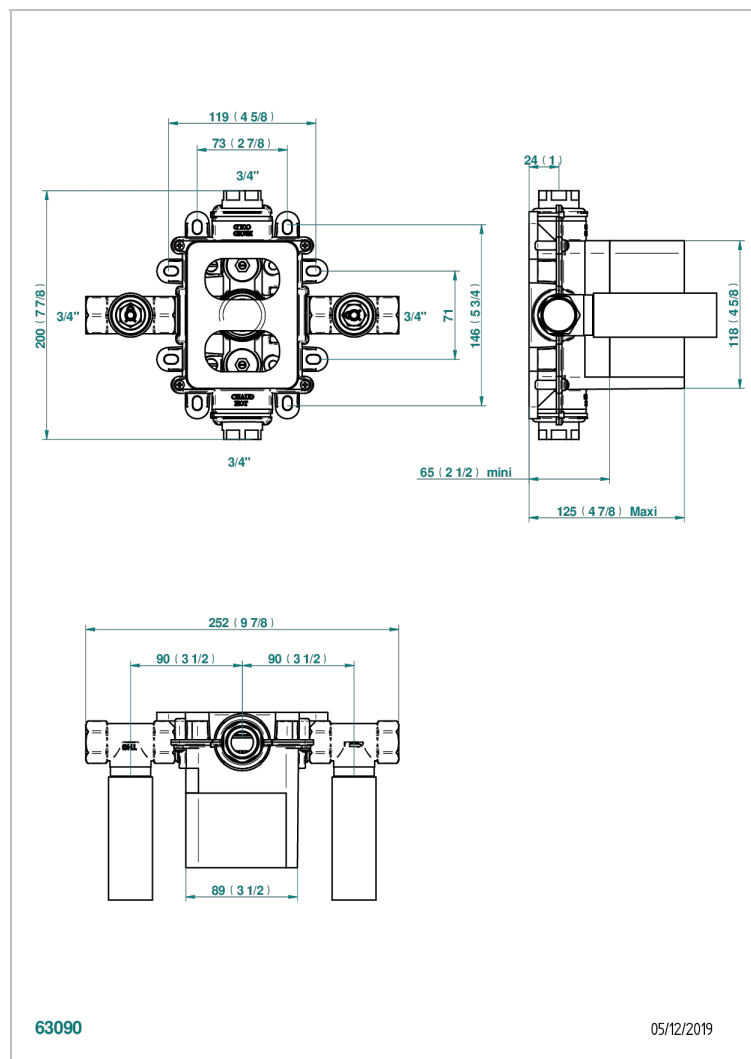

GENERAL ITEMS

G00-5401AHM

3/4" THG thermostat, 60 l/mn with two valves with wax cartridge delivered with a built-in box, without trim - to be installed horizontal (for installation with lever handle)

CHARACTERISTIC

- General Items
- 3/4" THG thermostat, 60 l/mn with two valves with wax cartridge delivered with a built-in box, without trim - to be installed horizontal (for installation with lever handle)

AVAILABLE FINITIONS

*** - A00