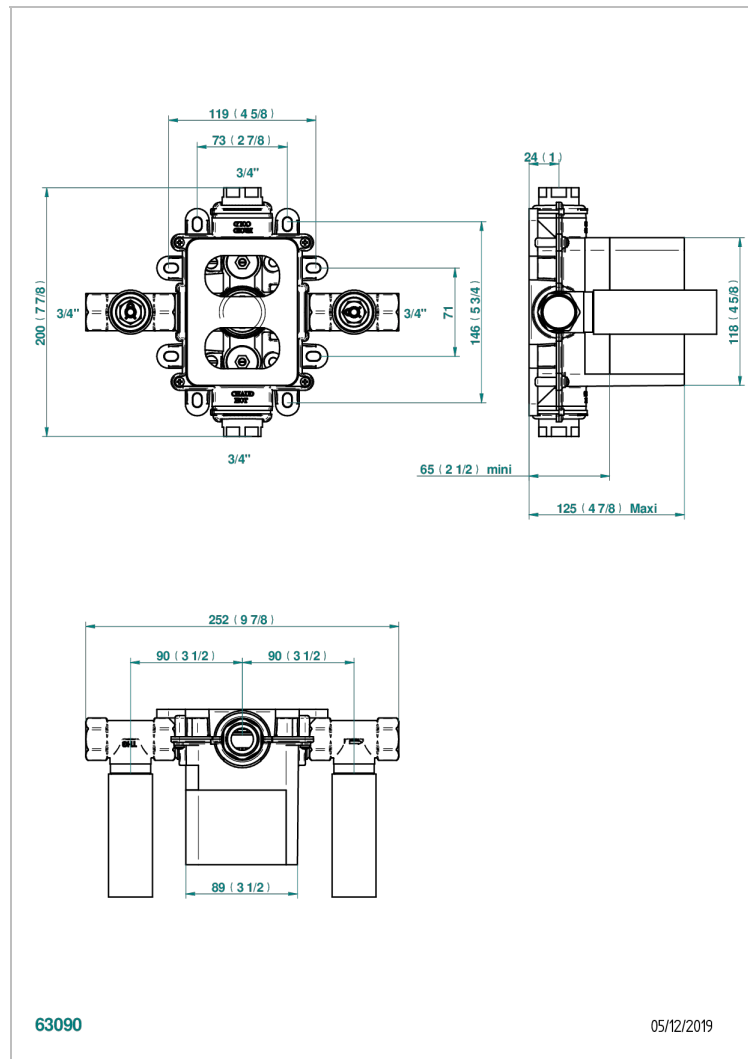

GENERAL ITEMS

G00-5401AHM

3/4" THG thermostat, 60 l/mn with two valves with wax cartridge delivered with a built-in box, without trim - to be installed horizontal (for installation with lever handle)

CHARACTERISTIC

- General Items
- 3/4" THG thermostat, 60 l/mn with two valves with wax cartridge delivered with a built-in box, without trim - to be installed horizontal (for installation with lever handle)

AVAILABLE FINITIONS

*** - A00