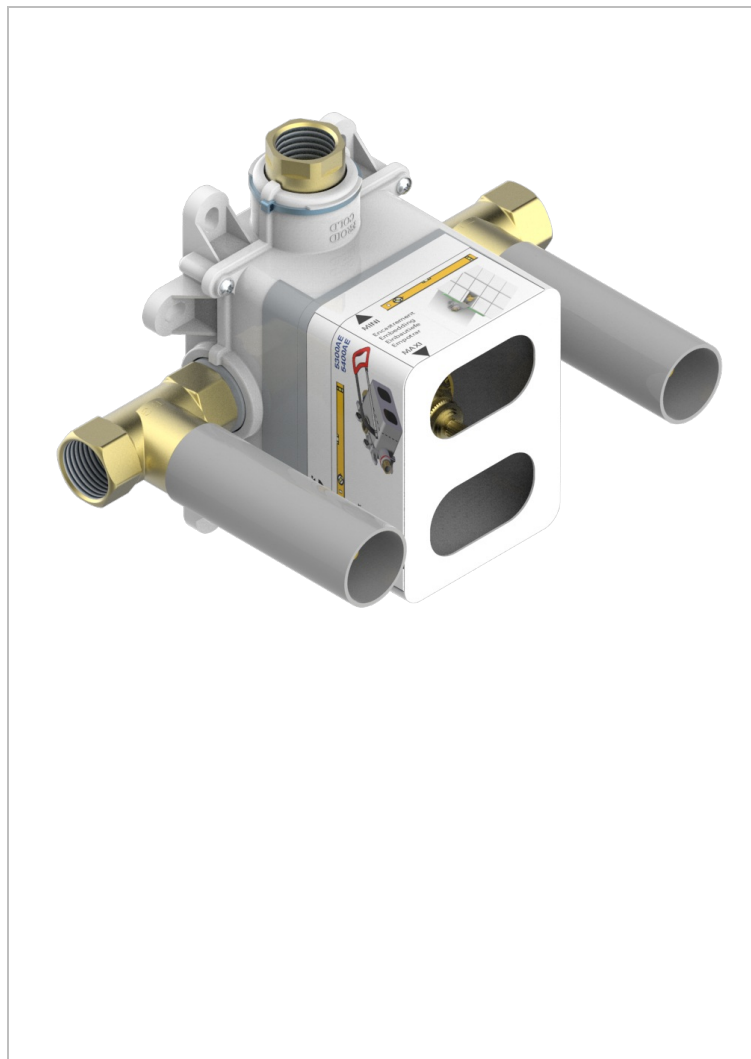

GENERAL ITEMS

G00-5401AHM

3/4" THG thermostat, 60 l/mn with two valves with wax cartridge delivered with a built-in box, without trim - to be installed horizontal (for installation with lever handle)

CHARACTERISTIC

- General Items
- 3/4" THG thermostat, 60 l/mn with two valves with wax cartridge delivered with a built-in box, without trim - to be installed horizontal (for installation with lever handle)

AVAILABLE FINITIONS