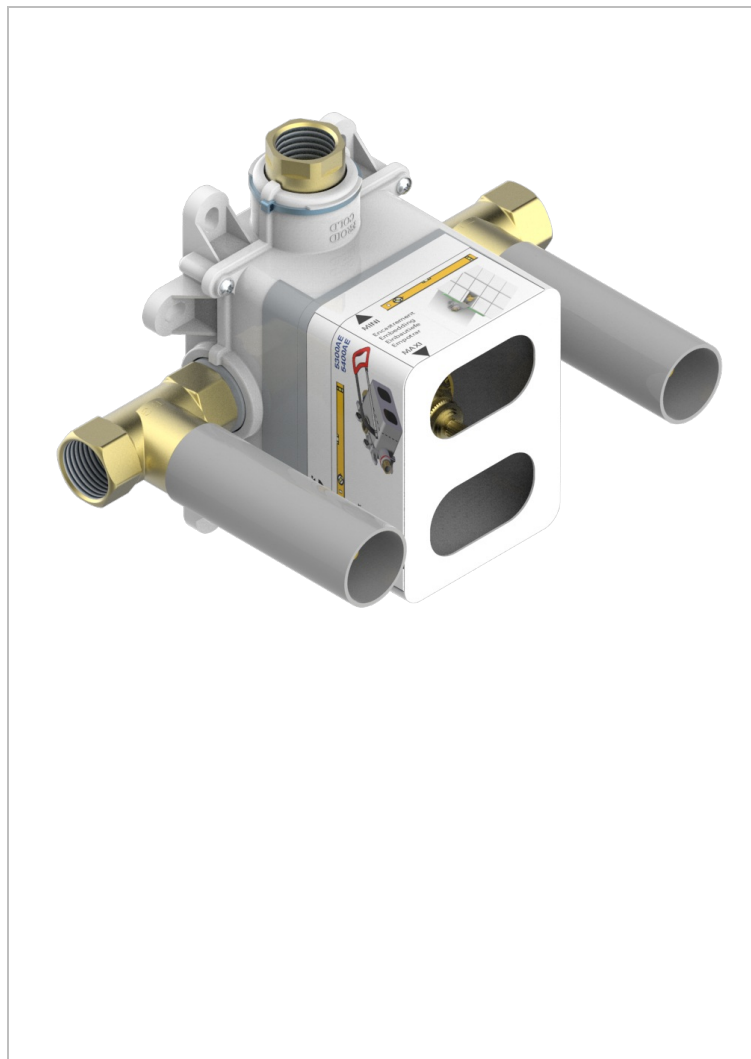

GENERAL ITEMS

G00-5401AHC

3/4" THG thermostat, 60 l/mn with two valves with wax cartridge delivered with a built-in box, without trim - to be installed horizontal (for installation with cross handle)

CHARACTERISTIC

- General Items
- 3/4" THG thermostat, 60 l/mn with two valves with wax cartridge delivered with a built-in box, without trim - to be installed horizontal (for installation with cross handle)

AVAILABLE FINITIONS