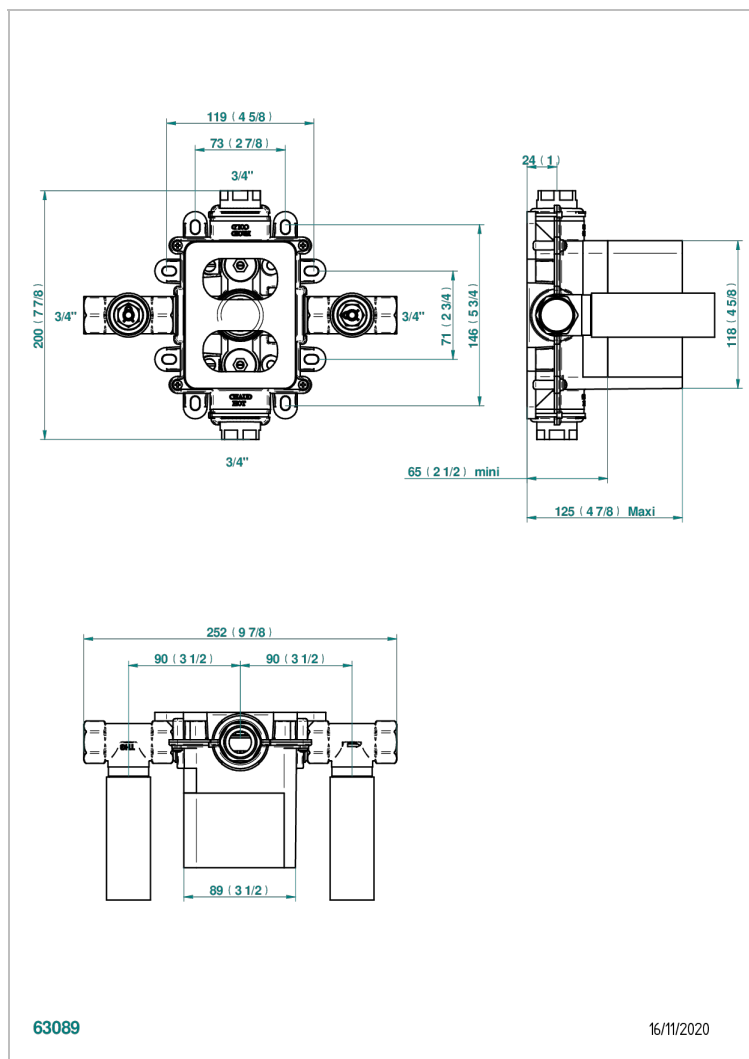

GENERAL ITEMS

G00-5401AHC

3/4" THG thermostat, 60 l/mn with two valves with wax cartridge delivered with a built-in box, without trim - to be installed horizontal (for installation with cross handle)

CHARACTERISTIC

- General Items
- 3/4" THG thermostat, 60 l/mn with two valves with wax cartridge delivered with a built-in box, without trim - to be installed horizontal (for installation with cross handle)

AVAILABLE FINITIONS