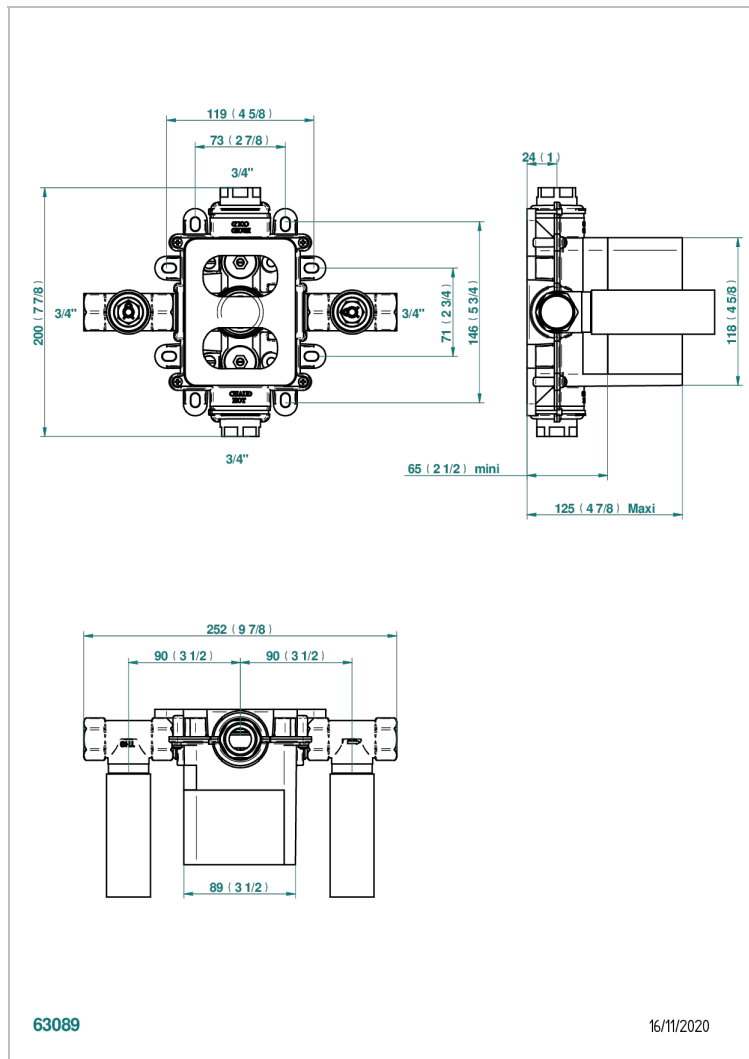

# GENERAL ITEMS

G00-5401AHC

3/4" THG thermostat, 60 l/mn with two valves with wax cartridge delivered with a built-in box, without trim - to be installed horizontal ( for installation with cross handle)

## CHARACTERISTIC

- General Items
- 3/4" THG thermostat, 60 l/mn with two valves with wax cartridge delivered with a built-in box, without trim - to be installed horizontal ( for installation with cross handle)