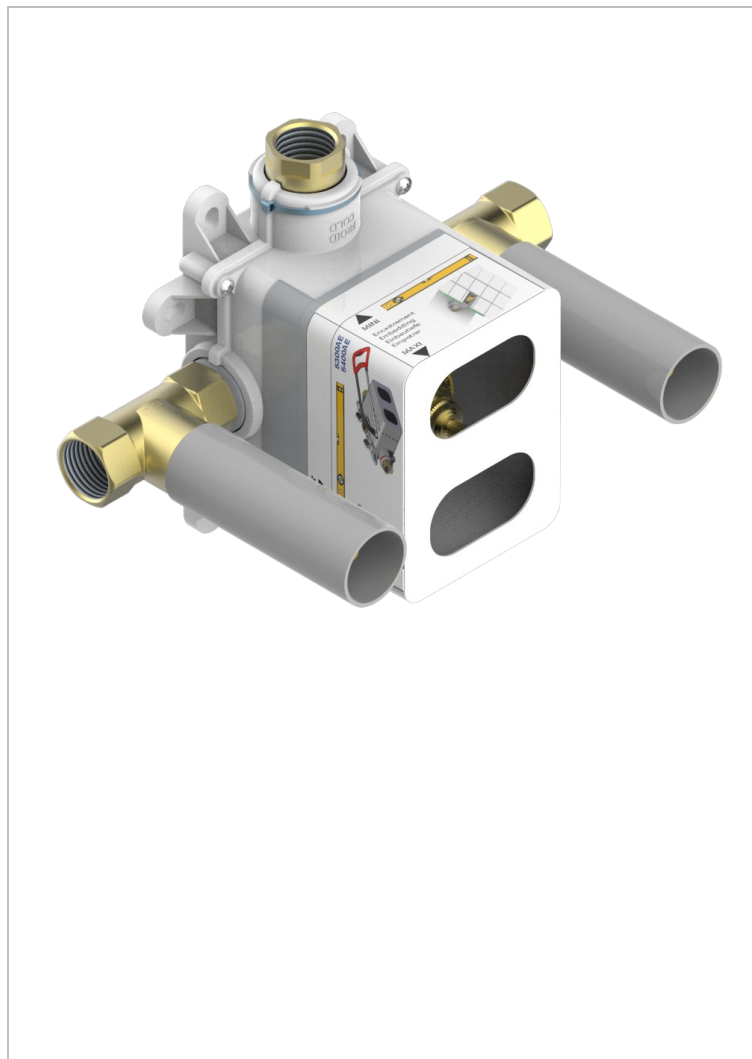

# GENERAL ITEMS

G00-5401AHC

3/4" THG thermostat, 60 l/mn with two valves with wax cartridge delivered with a built-in box, without trim - to be installed horizontal ( for installation with cross handle)

## CHARACTERISTIC

- General Items
- 3/4" THG thermostat, 60 l/mn with two valves with wax cartridge delivered with a built-in box, without trim - to be installed horizontal ( for installation with cross handle)