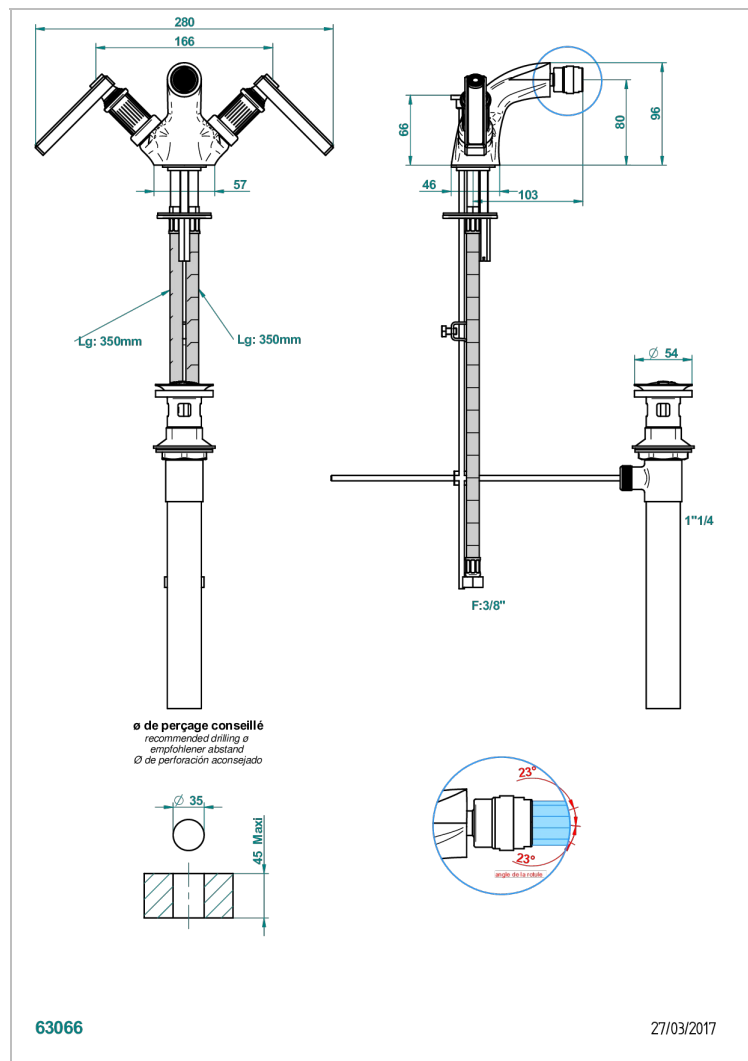

GRAND CENTRAL WHITE ONYX WITH LEVER HANDLES

U9S-3202/US

Single hole bidet faucet with drain

CHARACTERISTIC

- ASME : ASME A112.18.1-2011/CSA B125.1-11

STANDARDS

AVAILABLE FINITIONS

Black ceram - D30
Blush PVD - H62
Brass color PVD - H49
Brown bronze color PVD - F33
Chrome polished - A02
Copper antique matt, coated - H07