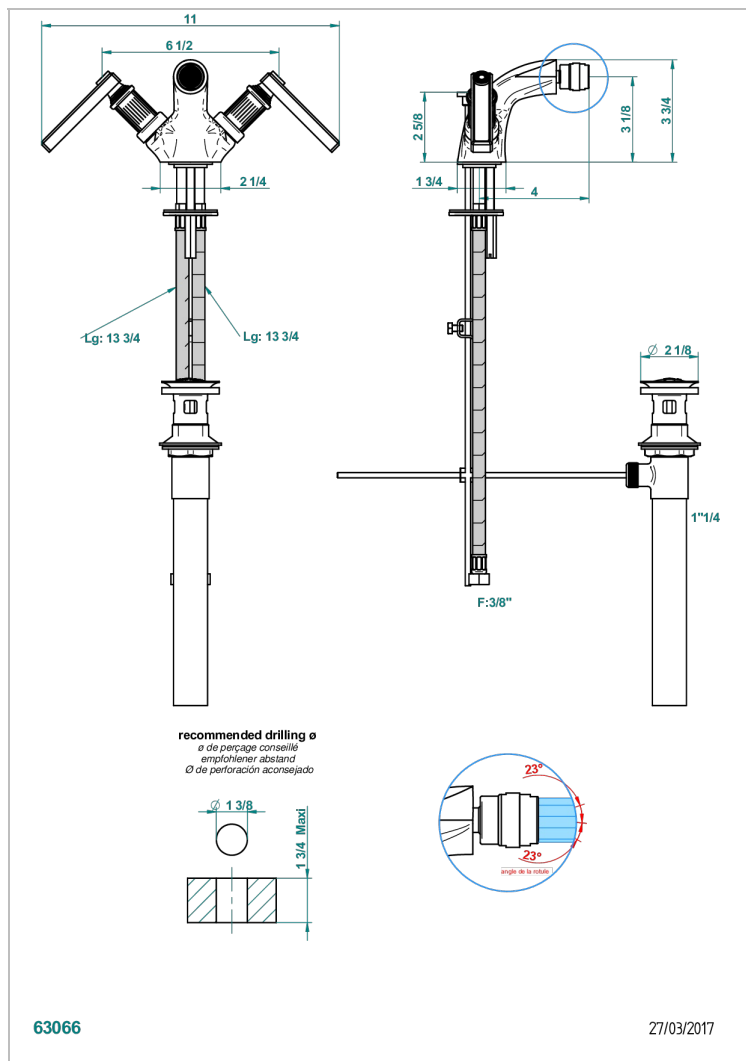

GRAND CENTRAL WHITE ONYX WITH LEVER HANDLES

U9S-3202/US

Single hole bidet faucet with drain

CHARACTERISTIC

- ASME : ASME A112.18.1-2011/CSA B125.1-11

STANDARDS

AVAILABLE FINITIONS

Black ceram - D30
Blush PVD - H62
Brass color PVD - H49
Brown bronze color PVD - F33
Chrome polished - A02
Copper antique matt, coated - H07