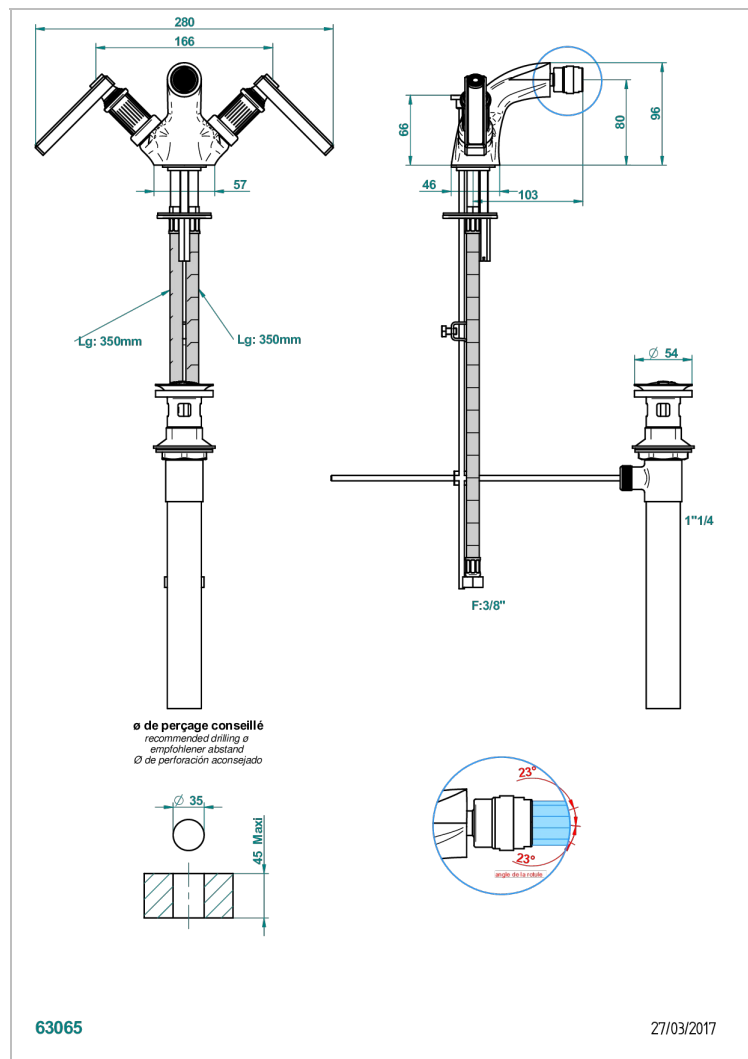

GRAND CENTRAL BLACK ONYX WITH LEVER HANDLES

U9N-3202/US

Single hole bidet faucet with drain

CHARACTERISTIC

- ASME : ASME A112.18.1-2011/CSA B125.1-11

STANDARDS

AVAILABLE FINITIONS

Black ceram - D30
Blush PVD - H62
Brass color PVD - H49
Brown bronze color PVD - F33
Chrome polished - A02
Copper antique matt, coated - H07