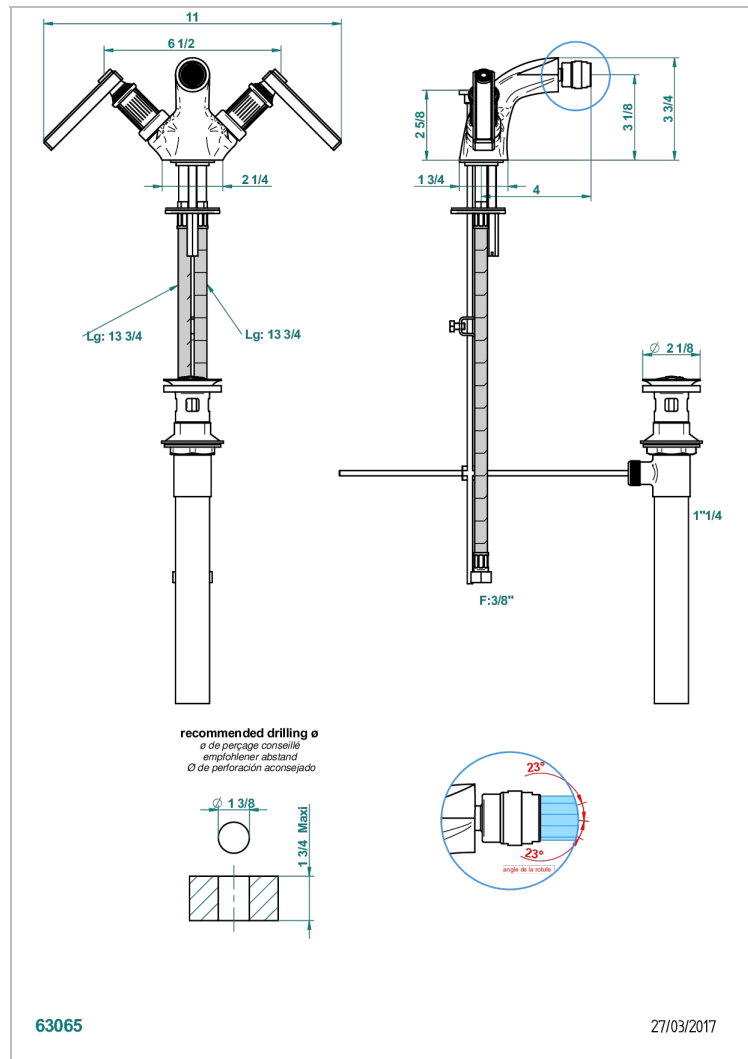

# GRAND CENTRAL BLACK ONYX WITH LEVER

U9N-3202/US

Single hole, 2 handlebidet faucet with drain