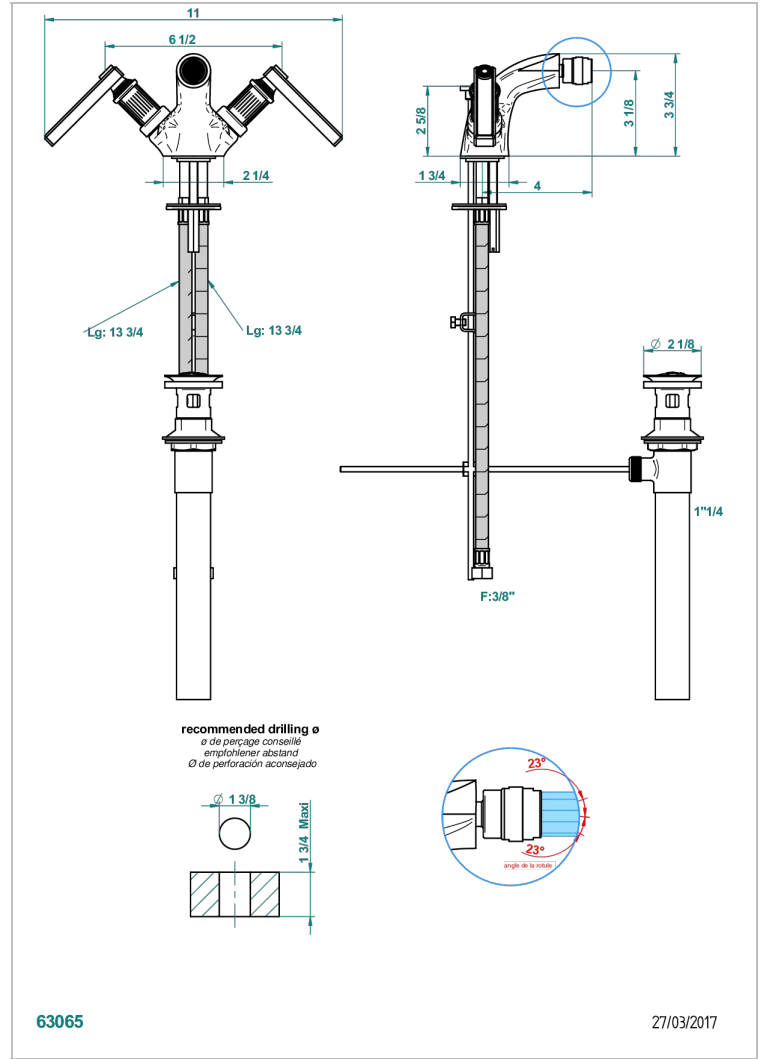

GRAND CENTRAL BLACK ONYX WITH LEVER HANDLES

U9N-3202/US

Single hole bidet faucet with drain

CHARACTERISTIC

- ASME : ASME A112.18.1-2011/CSA B125.1-11

STANDARDS

AVAILABLE FINITIONS

- Black ceram - D30
- Blush PVD - H62
- Brass color PVD - H49
- Brown bronze color PVD - F33
- Chrome polished - A02
- Copper antique matt, coated - H07

- Gold color PVD - H52
- Gold mat - F07
- Gold polished - F01
- Graphite PVD - H64
- Light coated bronze - D01
- Matt Umber PVD - H67

- Matt blush PVD - H60
- Matt brass color PVD - H50
- Matt brown bronze color PVD - F34
- Matt chrome (American satin) - C02
- Matt gold color PVD - H53
- Matt graphite PVD - H65

- Matt nickel (American satin) - C01
- Matt nickel color PVD - H56
- Natural smoked Brass - A13
- Nickel antique / Sovereign - H28
- Nickel color PVD - H55
- Nickel polished - B01

- Soft gold - F30
- Soft matt gold - F31
- Umber PVD - H66