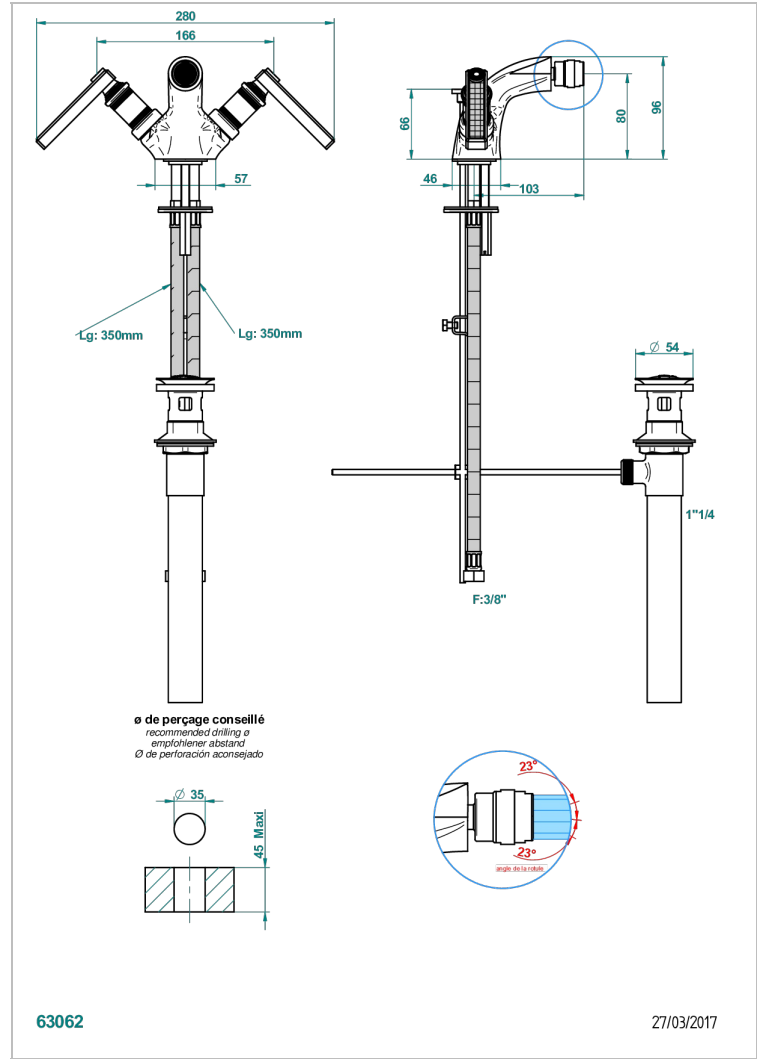

# WEST COAST WITH GUILLOCHE DECOR WITH LEVER

U9D-3202/US

Single hole, 2 handlebidet faucet with drain