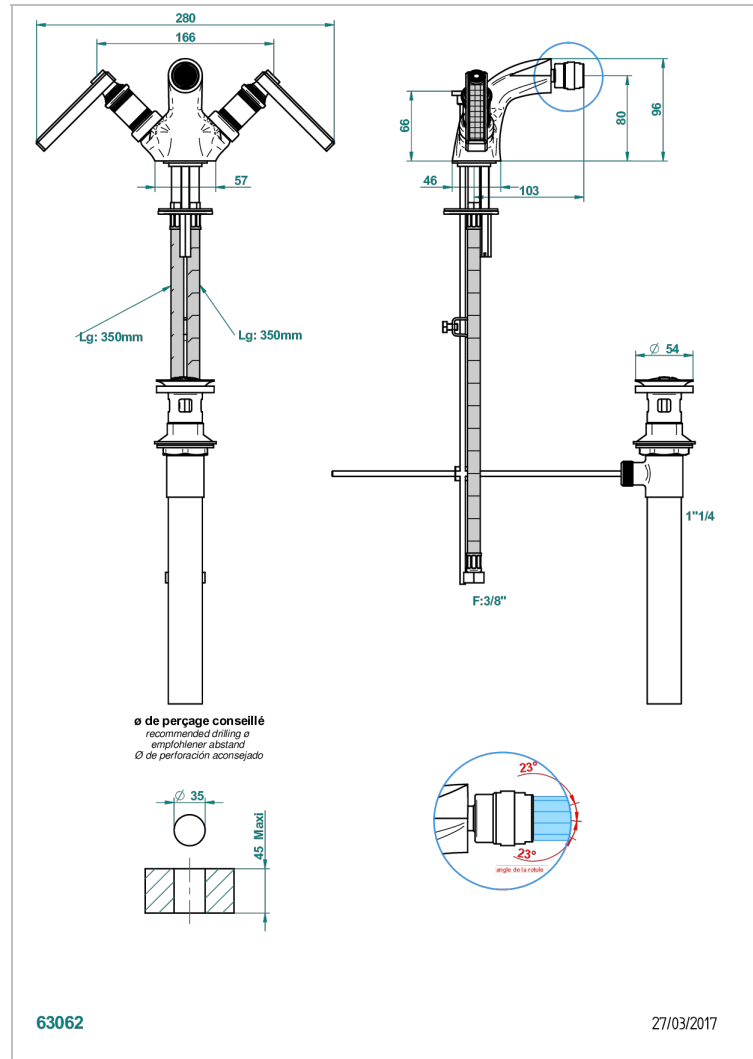

WEST COAST WITH GUILLOCHE DECOR WITH LEVER HANDLES

U9D-3202/US

Single hole bidet faucet with drain

CHARACTERISTIC

- ASME : ASME A112.18.1-2011/CSA B125.1-11

STANDARDS

AVAILABLE FINITIONS

Black ceram - D30
Blush PVD - H62
Brass color PVD - H49
Brown bronze color PVD - F33
Chrome polished - A02
Copper antique matt, coated - H07