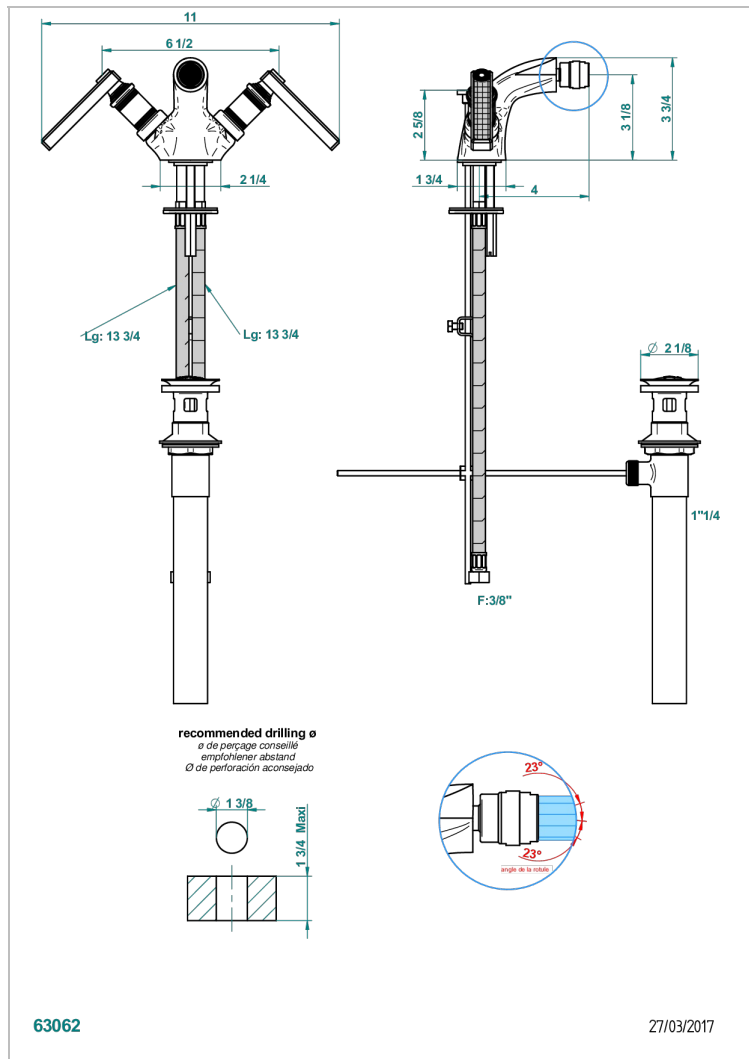

# WEST COAST WITH GUILLOCHE DECOR WITH LEVER

U9D-3202/US

Single hole, 2 handlebidet faucet with drain