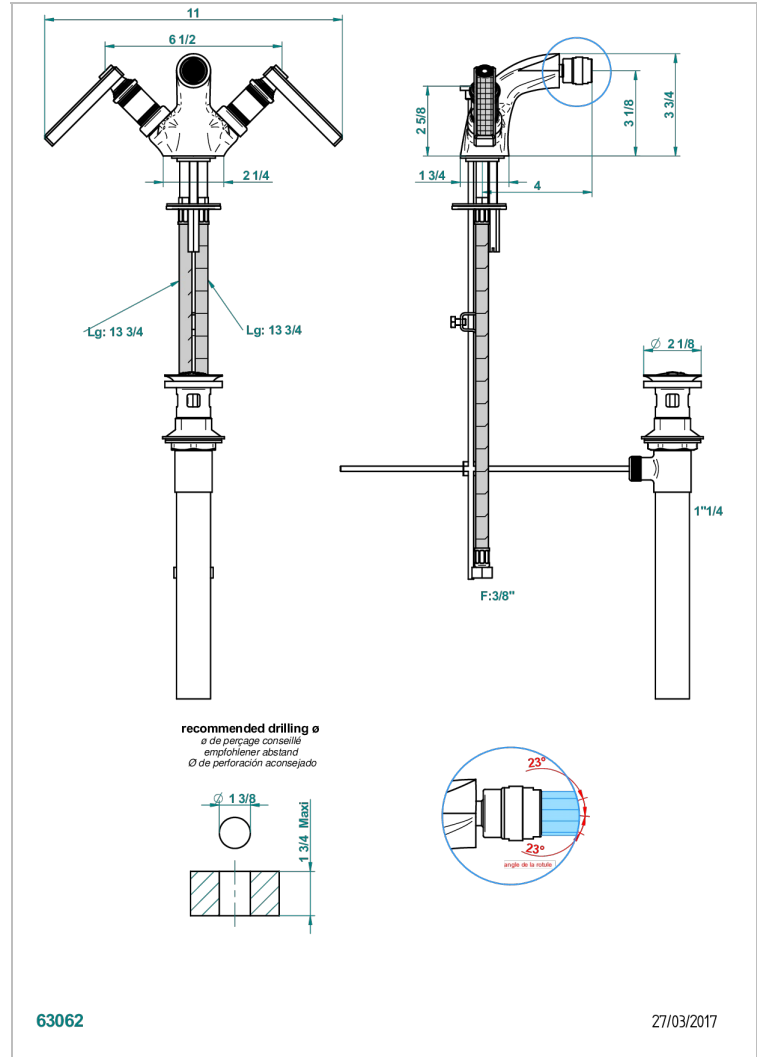

WEST COAST WITH GUILLOCHE DECOR WITH LEVER HANDLES

U9D-3202/US

Single hole bidet faucet with drain

CHARACTERISTIC

- ASME : ASME A112.18.1-2011/CSA B125.1-11

STANDARDS

AVAILABLE FINITIONS

Black ceram - D30
Blush PVD - H62
Brass color PVD - H49
Brown bronze color PVD - F33
Chrome polished - A02
Copper antique matt, coated - H07