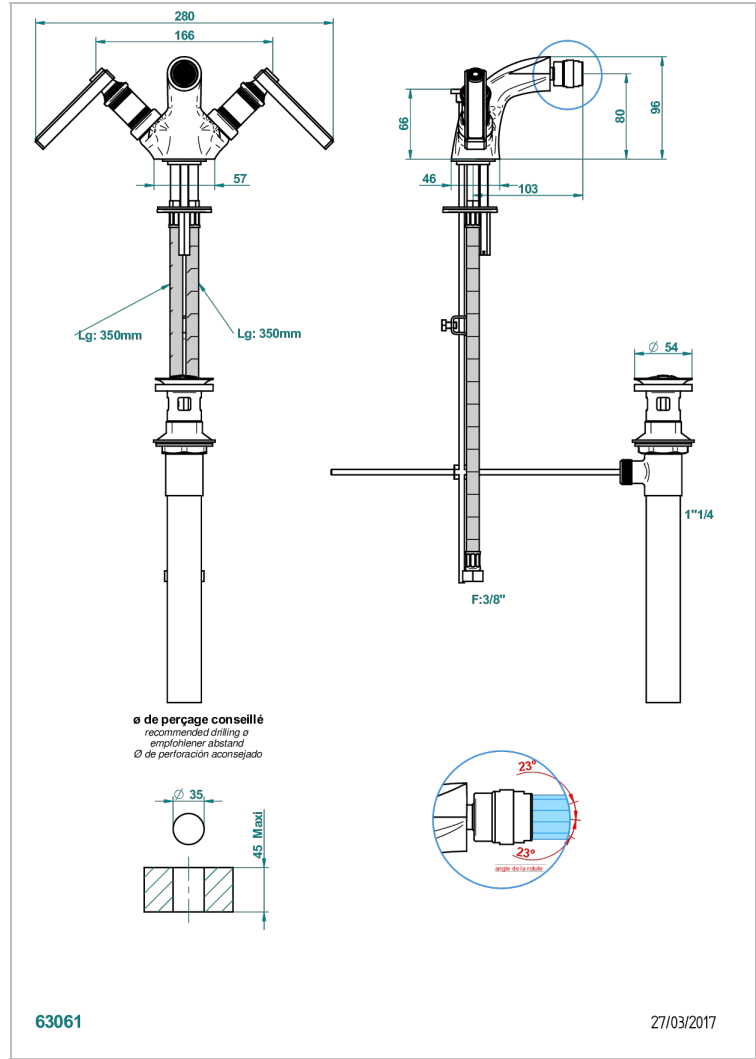

WEST COAST WHITE ONYX WITH LEVER HANDLES

U9H-3202/US

Single hole bidet faucet with drain

CHARACTERISTIC

- ASME : ASME A112.18.1-2011/CSA B125.1-11

STANDARDS

AVAILABLE FINITIONS

- Black ceram - D30
- Blush PVD - H62
- Brass color PVD - H49
- Brown bronze color PVD - F33
- Chrome polished - A02
- Copper antique matt, coated - H07

- Matt nickel (American satin) - C01
- Matt nickel color PVD - H56
- Natural smoked Brass - A13
- Nickel antique / Sovereign - H28
- Nickel color PVD - H55
- Nickel polished - B01

- Soft gold - F30
- Soft matt gold - F31
- Umber PVD - H66