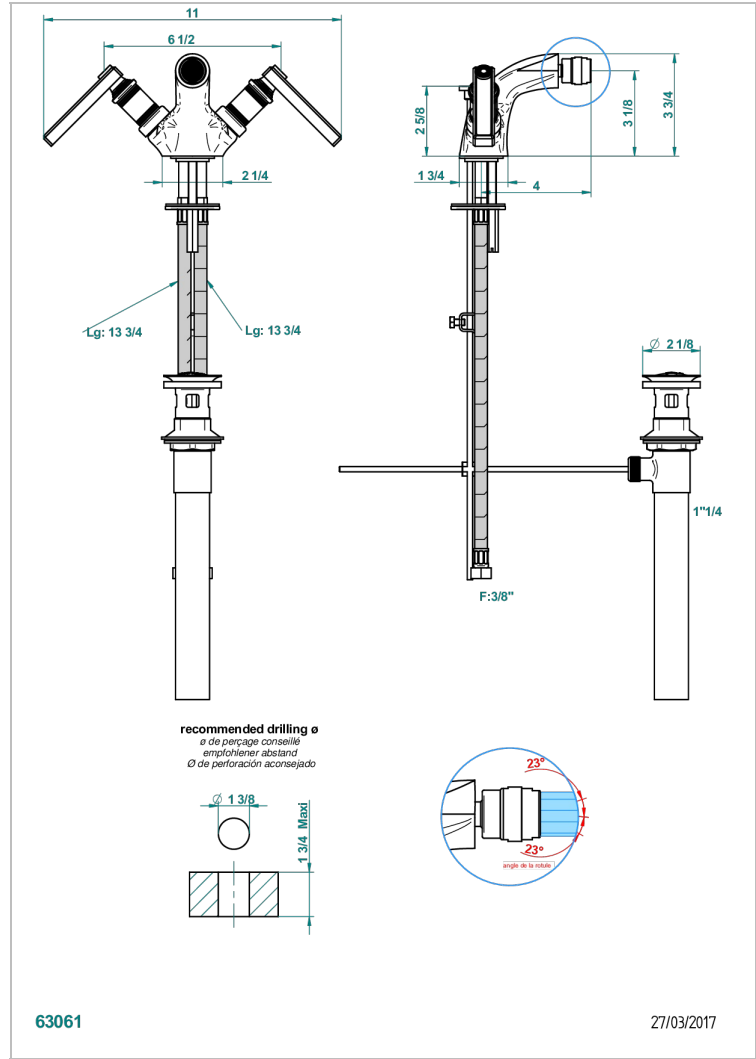

# WEST COAST WHITE ONYX WITH LEVER HANDLES

U9H-3202/US

Single hole bidet faucet with drain