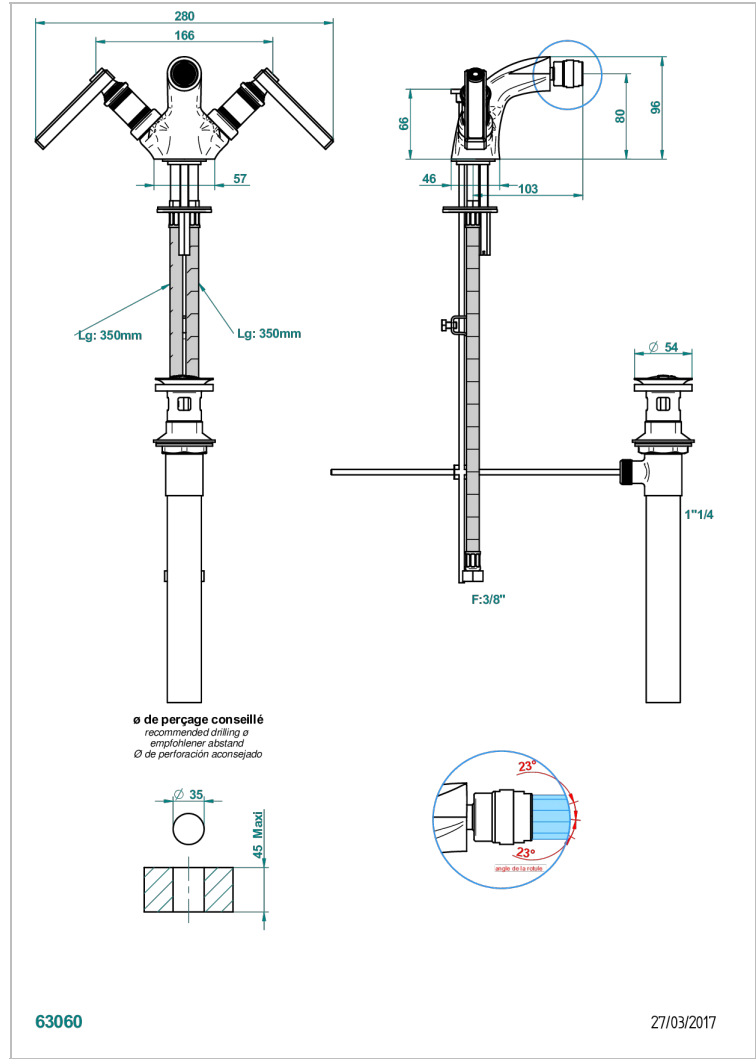

WEST COAST BLACK ONYX WITH LEVER HANDLES

U9F-3202/US

Single hole bidet faucet with drain

CHARACTERISTIC

- ASME : ASME A112.18.1-2011/CSA B125.1-11

STANDARDS

AVAILABLE FINITIONS

Black ceram - D30
Blush PVD - H62
Brass color PVD - H49
Brown bronze color PVD - F33
Chrome polished - A02
Copper antique matt, coated - H07