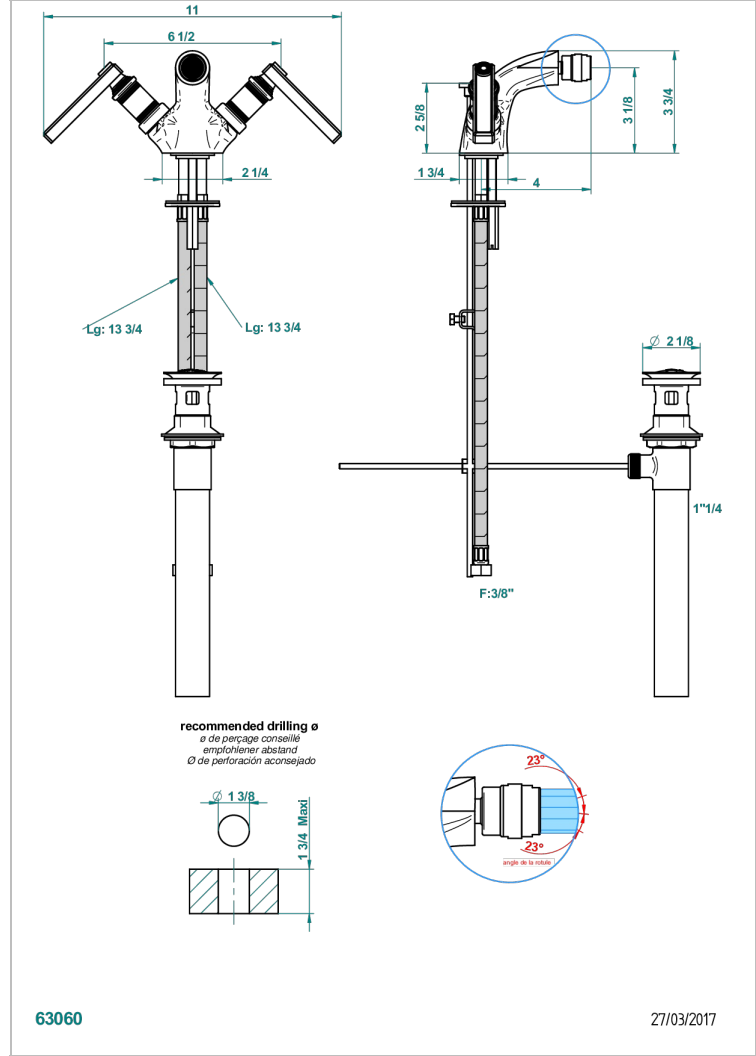

# WEST COAST BLACK ONYX WITH LEVER HANDLES

U9F-3202/US

Single hole bidet faucet with drain