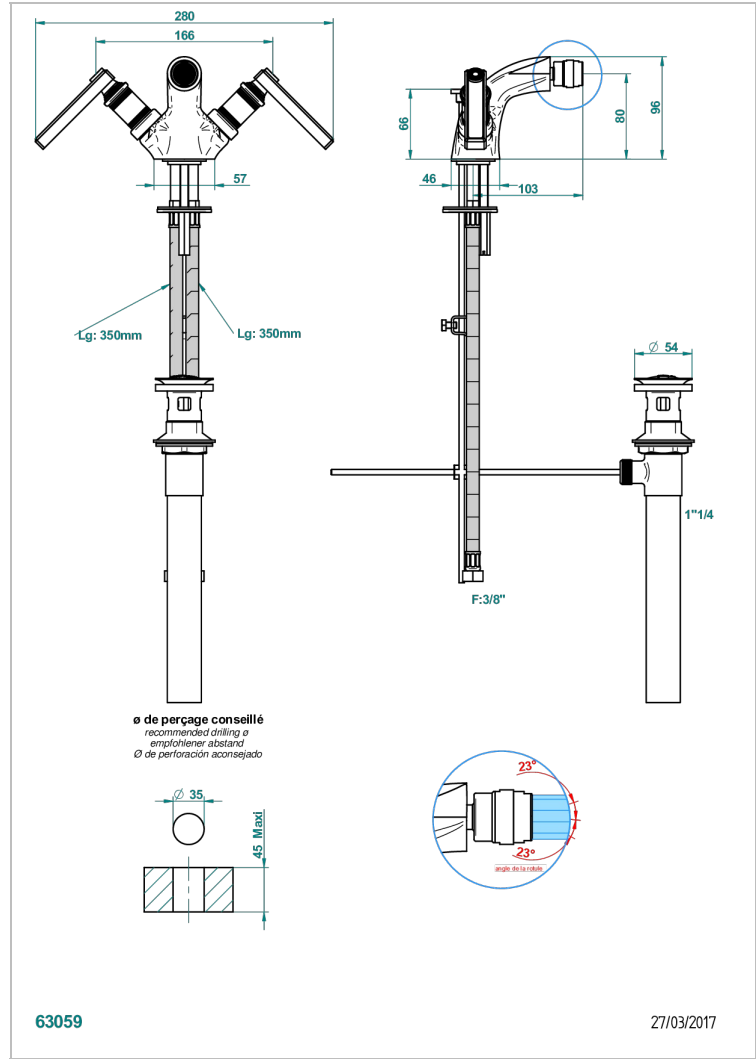

WEST COAST METAL WITH LEVER HANDLES

U9B-3202/US

Single hole bidet faucet with drain

CHARACTERISTIC

- ASME : ASME A112.18.1-2011/CSA B125.1-11

STANDARDS

AVAILABLE FINITIONS

Black ceram - D30
Blush PVD - H62
Brass color PVD - H49
Brown bronze color PVD - F33
Chrome polished - A02
Copper antique matt, coated - H07