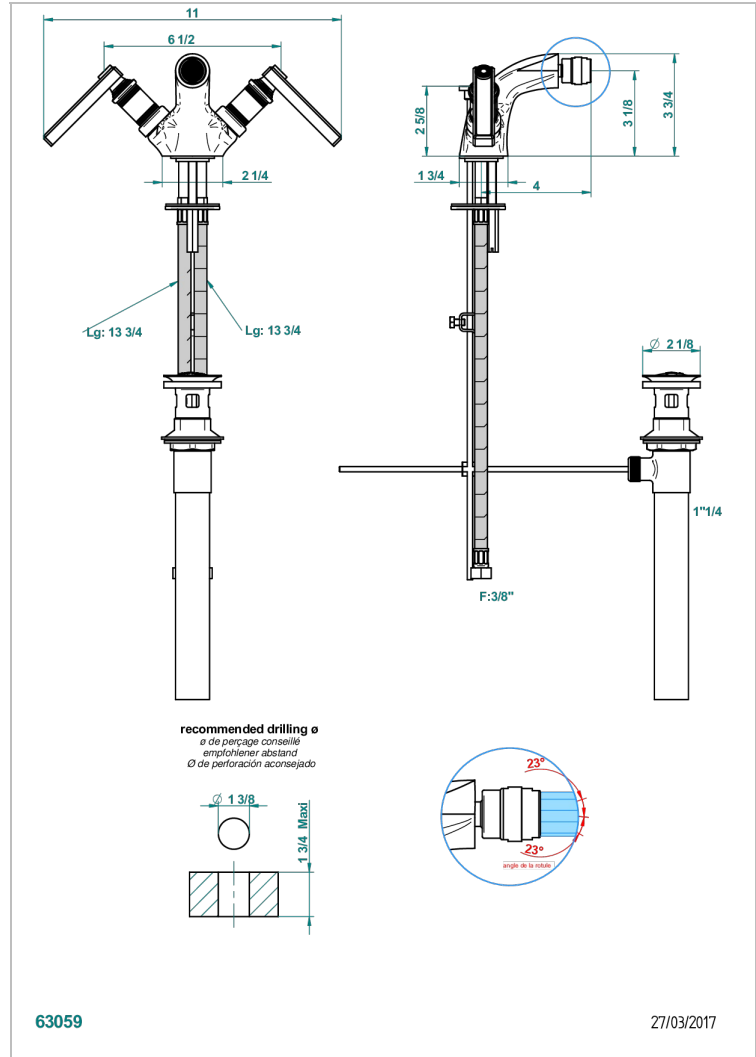

# WEST COAST METAL WITH LEVER HANDLES

U9B-3202/US

Single hole bidet faucet with drain