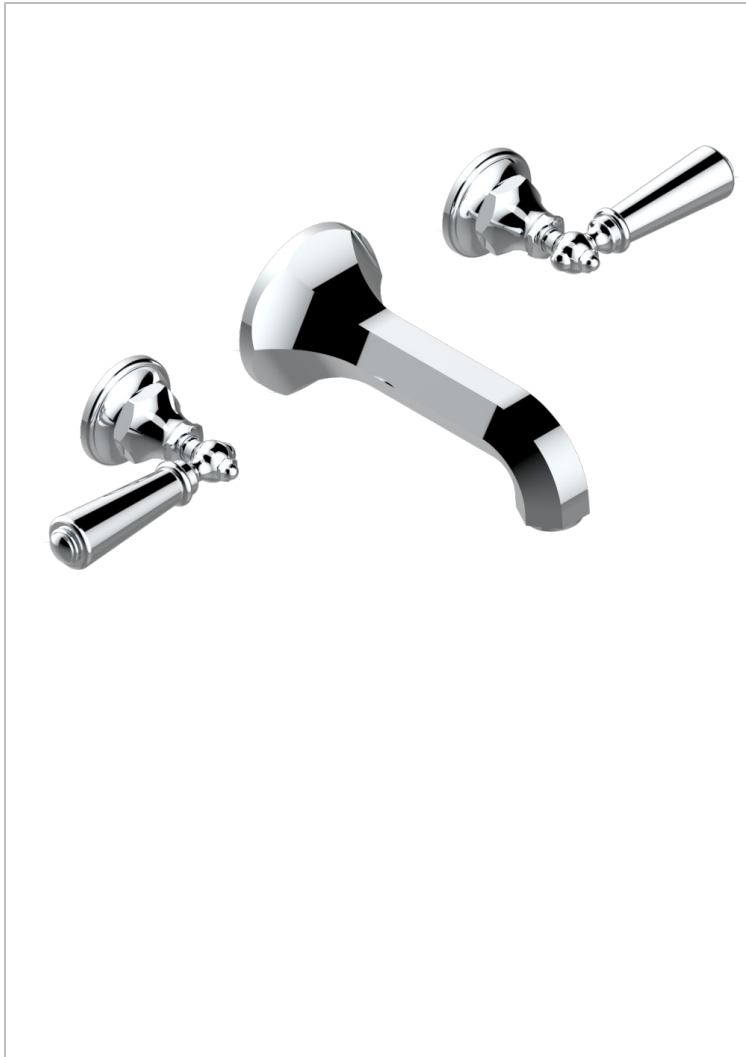

CHARLESTON WITH SMOOTH METAL LEVER HANDLES

G3N-40GBUS

Trim for wall mounted 3-hole lavatory set only

60357

24/03/2017

CHARACTERISTIC

- Charleston with smooth metal lever handles
- Trim for wall mounted 3-hole lavatory set only

RELATED SKU'S

- Ref. G00-40AM/US Rough parts for wall set (one counter clockwise and one clockwise cartridges)

AVAILABLE FINITIONS

Black ceram - D30

Blush PVD - H62

Brass color PVD - H49

Brown bronze color PVD - F33

Chrome polished - A02

Chrome polished / gold polished -

G02

Copper antique matt, coated - H07

Gold color PVD - H52

Gold mat - F07

Gold polished - F01

Graphite PVD - H64

Matt nickel (American satin) - C01

Matt nickel color PVD - H56

Natural smoked Brass - A13

Nickel antique / Sovereign - H28

Nickel color PVD - H55

Nickel polished - B01

Soft gold - F30

Soft matt gold - F31