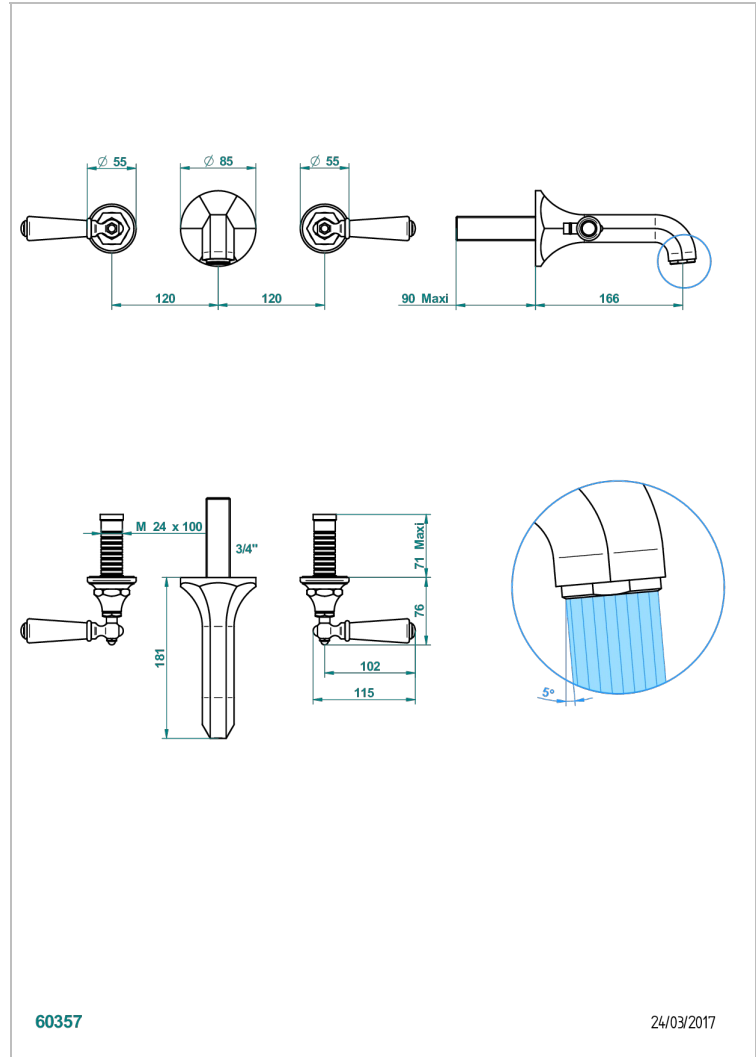

CHARLESTON WITH SMOOTH METAL LEVER HANDLES

G3N-40GBUS

Trim for wall mounted 3-hole lavatory set only

60357

24/03/2017

CHARACTERISTIC

- Charleston with smooth metal lever handles
- Trim for wall mounted 3-hole lavatory set only

RELATED SKU'S

- Ref. G00-40AM/US Rough parts for wall set (one counter clockwise and one clockwise cartridges)

AVAILABLE FINITIONS

Black ceram - D30

Blush PVD - H62

Brass color PVD - H49

Brown bronze color PVD - F33