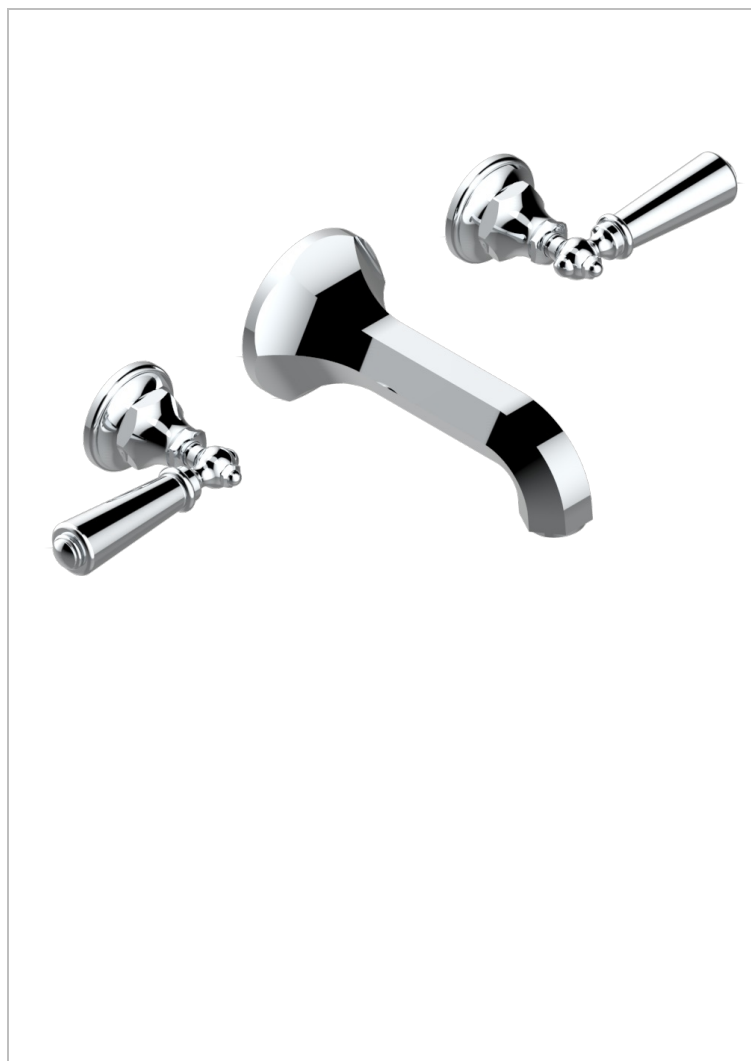

CHARLESTON WITH SMOOTH METAL LEVER HANDLES

G3N-40GBUS

Trim for wall mounted 3-hole lavatory set only

CHARACTERISTIC

- Charleston with smooth metal lever handles
- Trim for wall mounted 3-hole lavatory set only

RELATED SKU'S

- Ref. G00-40AM/US Rough parts for wall set (one counter clockwise and one clockwise cartridges)

AVAILABLE FINITIONS

Black ceram - D30

Blush PVD - H62

Brass color PVD - H49

Brown bronze color PVD - F33

Chrome polished - A02

Chrome polished / gold polished - G02

Copper antique matt, coated - H07

Gold color PVD - H52

Gold mat - F07

Gold polished - F01

Graphite PVD - H64

Light coated bronze - D01

Matt nickel color PVD - H56

Natural smoked Brass - A13

Nickel antique / Sovereign - H28

Nickel color PVD - H55

Nickel polished - B01

Soft gold - F30

Soft matt gold - F31

Umber PVD - H66