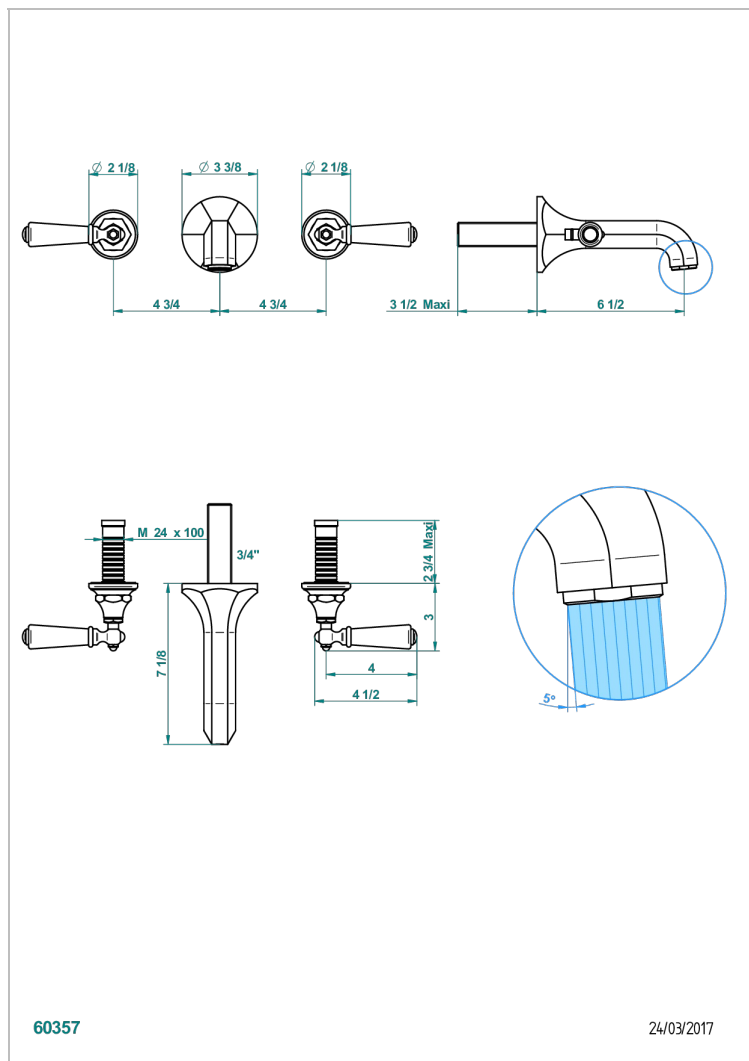

CHARLESTON WITH SMOOTH METAL LEVER HANDLES

G3N-40GBUS

Trim for wall mounted 3-hole lavatory set only

CHARACTERISTIC

- Charleston with smooth metal lever handles
- Trim for wall mounted 3-hole lavatory set only

RELATED SKU'S

- Ref. G00-40AM/US Rough parts for wall set (one counter clockwise and one clockwise cartridges)

AVAILABLE FINITIONS

Black ceram - D30

Blush PVD - H62

Brass color PVD - H49

Brown bronze color PVD - F33