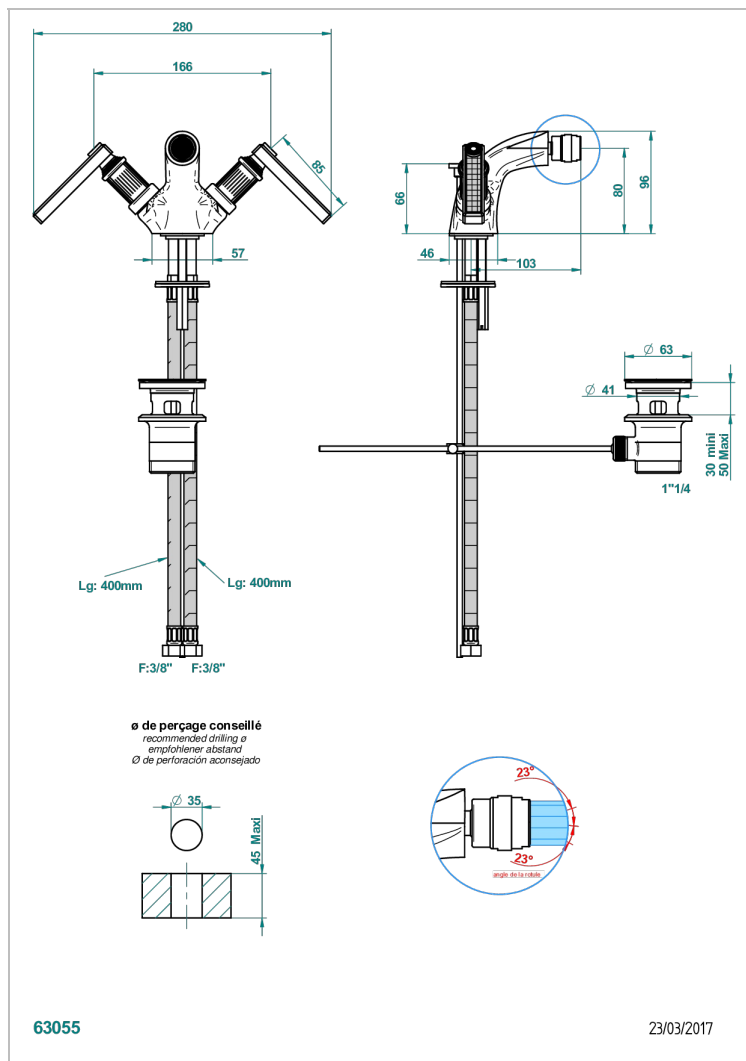

GRAND CENTRAL WHITE ONYX WITH LEVER HANDLES

U9S-3202

1-hole bidet mixer with swivel jet handshower with waste

CHARACTERISTIC

- ACS : 17ACCLY613
- NF : NF EN 200 - IA - Chrome

STANDARDS

AVAILABLE FINITIONS

Antique nickel - H28
Black ceram - D30
Blush PVD - H62
Brass color PVD - H49
Brown bronze color PVD - F33
Gold color PVD - H52