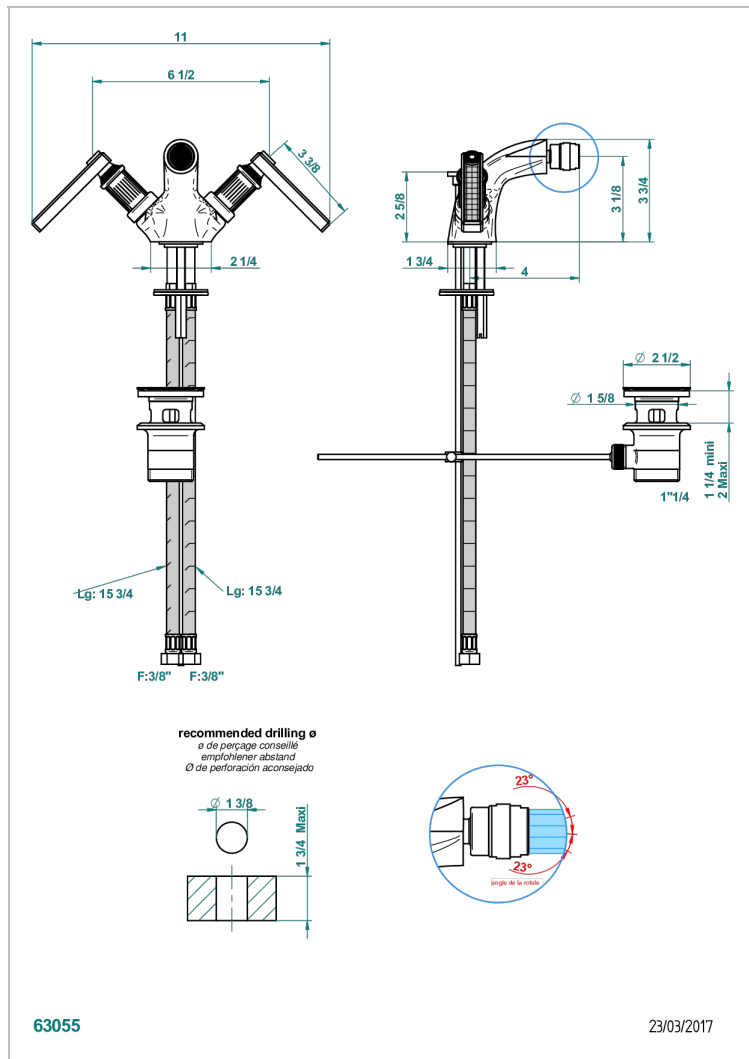

# GRAND CENTRAL WHITE ONYX WITH LEVER HANDLES

U9S-3202

1-hole bidet mixer with swivel jet handshower with waste

## CHARACTERISTIC

- ACS : 17ACCLY613
- NF : NF EN 200 - IA - Chrome