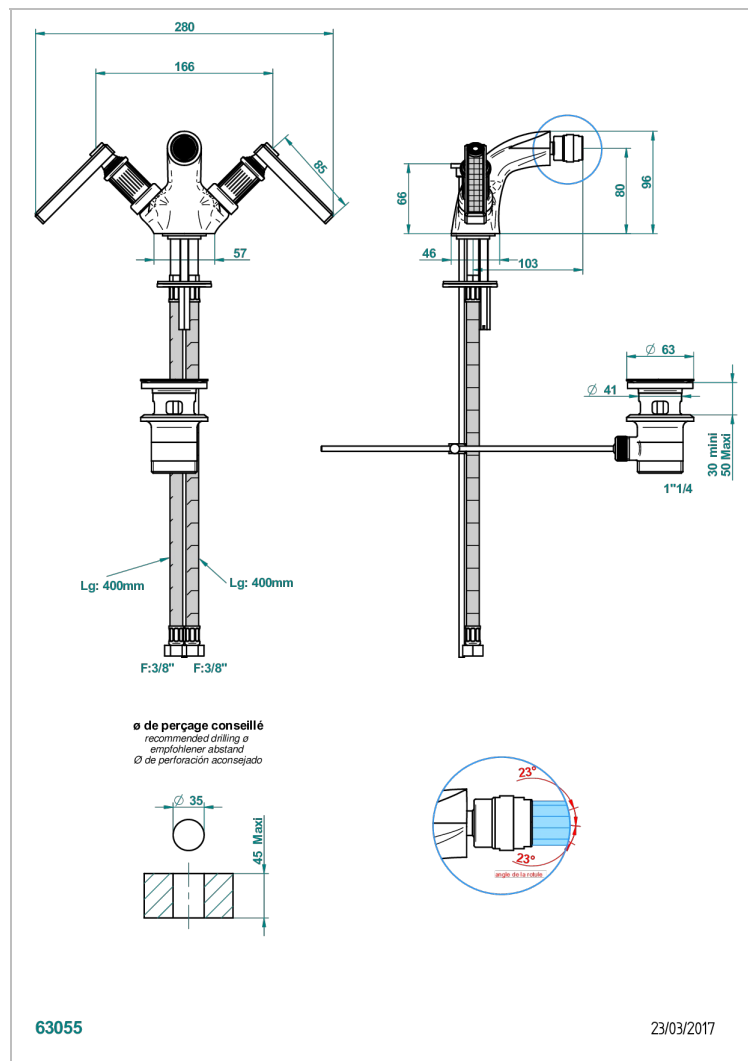

# GRAND CENTRAL WHITE ONYX WITH LEVER HANDLES

U9S-3202

1-hole bidet mixer with swivel jet handshower with waste

## CHARACTERISTIC

- ACS : 17ACCLY613
- NF : NF EN 200 - IA - Chrome