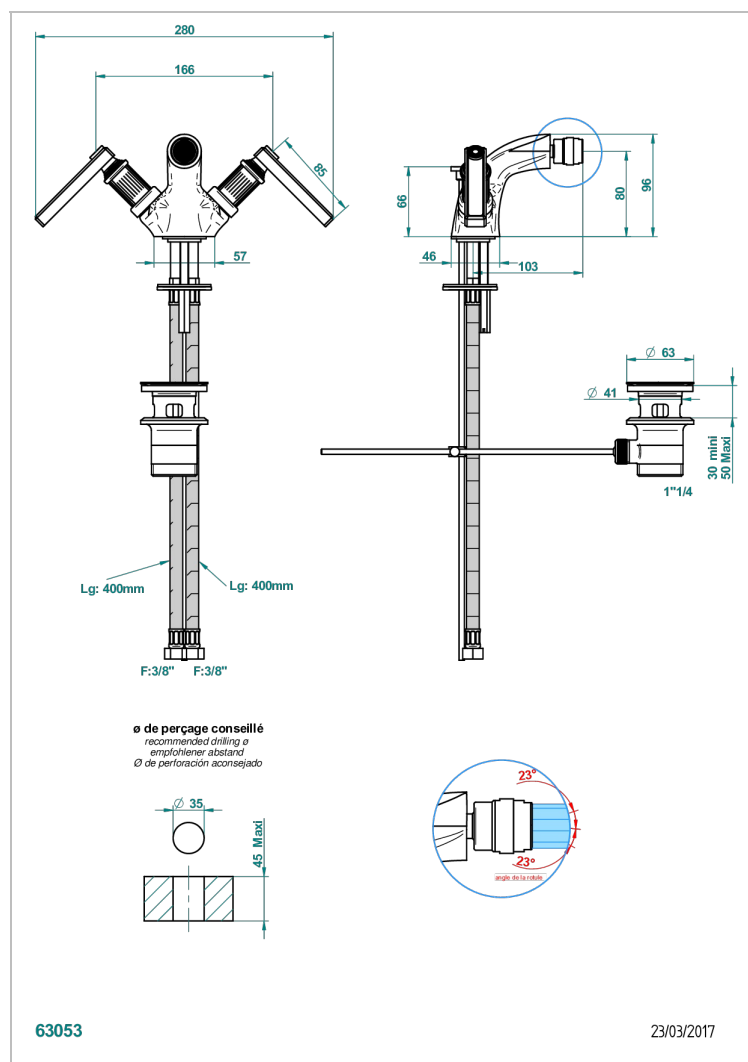

# GRAND CENTRAL BLACK ONYX WITH LEVER

U9N-3202

1-hole bidet mixer with swivel jet handshower with waste

## CHARACTERISTIC

- ACS : 17ACCLY613
- NF : NF EN 200 - IA - Chrome