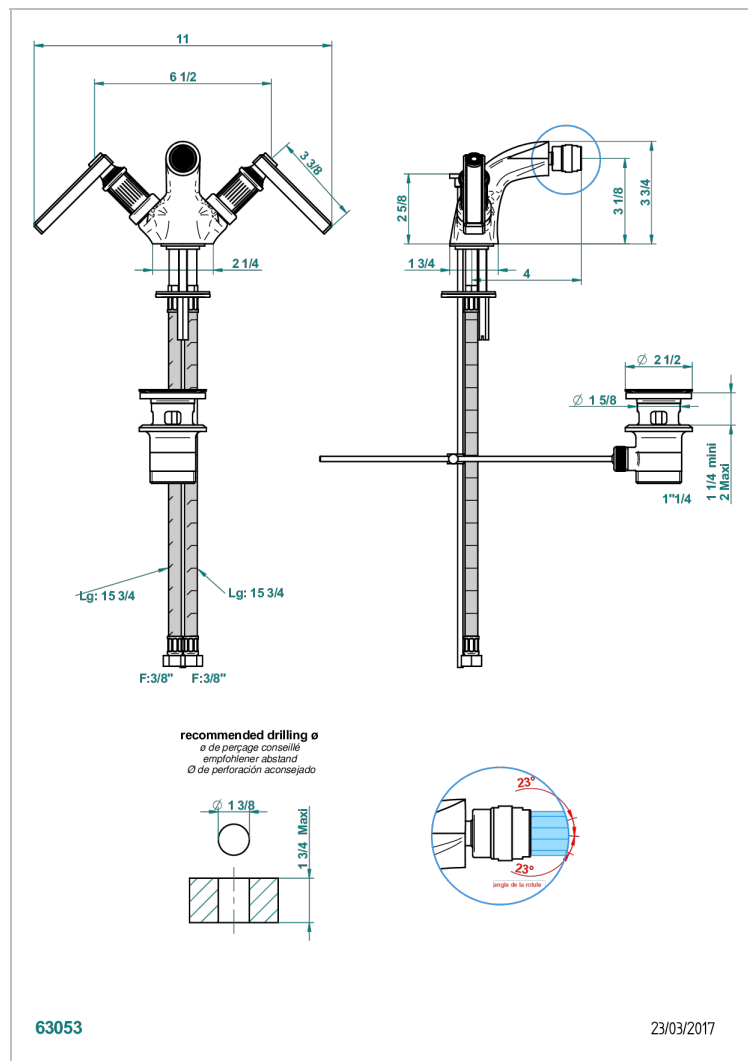

GRAND CENTRAL BLACK ONYX WITH LEVER

U9N-3202

1-hole bidet mixer with swivel jet handshower with waste

CHARACTERISTIC

- ACS : 17ACCLY613
- NF : NF EN 200 - IA - Chrome

STANDARDS

AVAILABLE FINITIONS

Antique nickel - H28
 Black ceram - D30
 Blush PVD - H62
 Brass color PVD - H49
 Brown bronze color PVD - F33
 Gold color PVD - H52