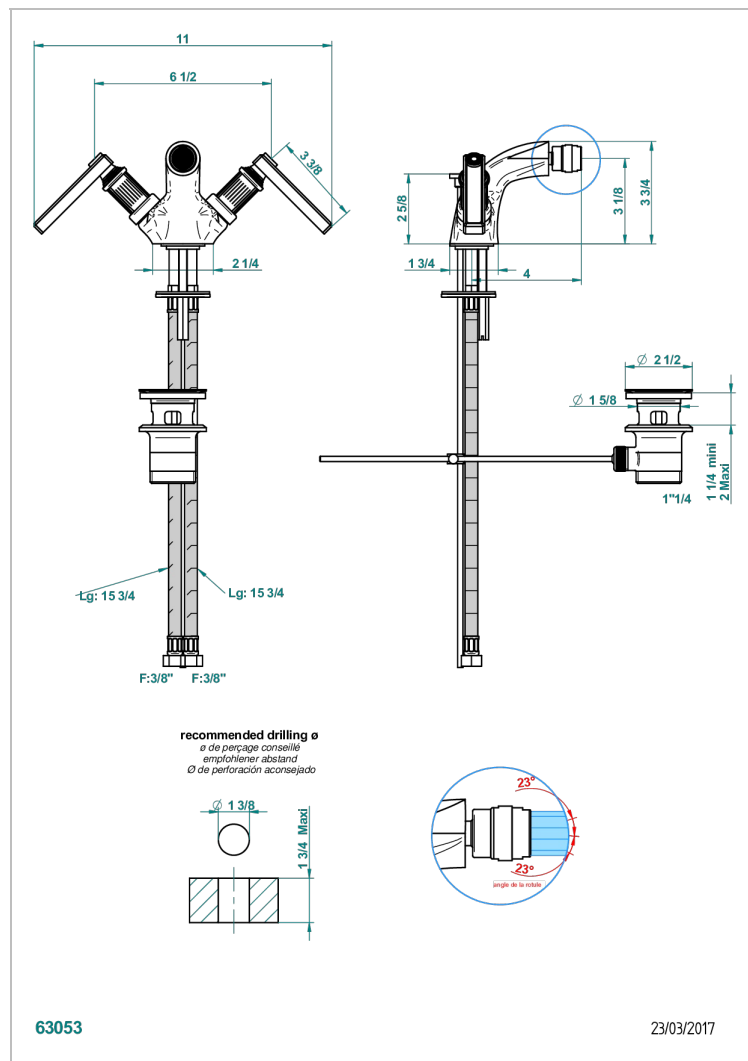

# GRAND CENTRAL BLACK ONYX WITH LEVER

U9N-3202

1-hole bidet mixer with swivel jet handshower with waste

## CHARACTERISTIC

- ACS : 17ACCLY613
- NF : NF EN 200 - IA - Chrome