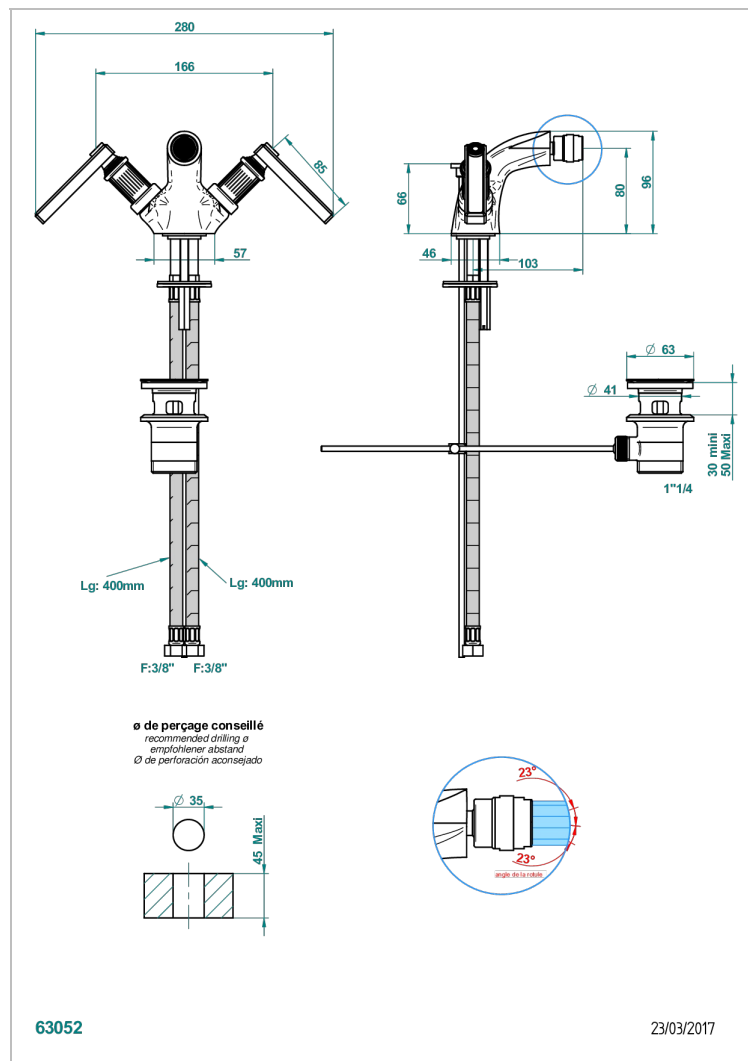

GRAND CENTRAL METAL WITH LEVER

U9L-3202

1-hole bidet mixer with swivel jet handshower with waste

CHARACTERISTIC

- ACS : 17ACCLY613
- NF : NF EN 200 - IA - Chrome

STANDARDS

AVAILABLE FINITIONS

Antique nickel - H28
Black ceram - D30
Blush PVD - H62
Brass color PVD - H49
Brown bronze color PVD - F33
Gold color PVD - H52