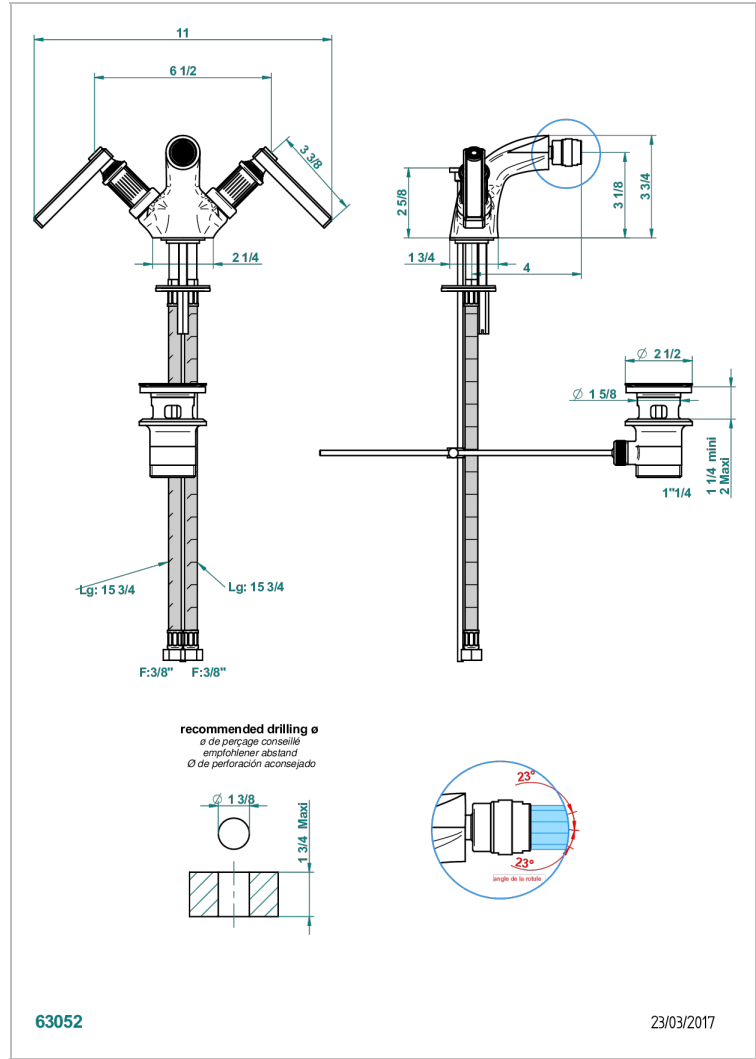

# GRAND CENTRAL METAL WITH LEVER

U9L-3202

1-hole bidet mixer with swivel jet handshower with waste

## CHARACTERISTIC

- ACS : 17ACCLY613
- NF : NF EN 200 - IA - Chrome