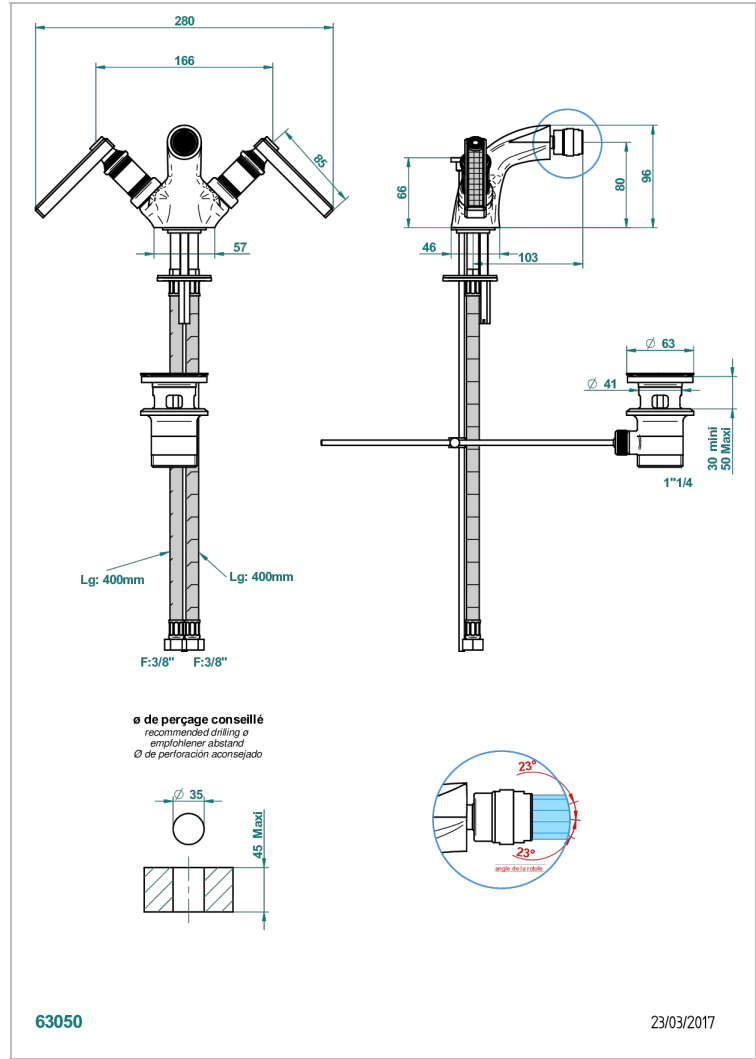

WEST COAST WITH GUILLOCHE DECOR WITH LEVER

U9D-3202

1-hole bidet mixer with swivel jet handshower with waste

CHARACTERISTIC

- ACS : 17ACCLY613
- NF : NF EN 200 - IA - Chrome

STANDARDS

AVAILABLE FINITIONS

Antique nickel - H28
Black ceram - D30
Blush PVD - H62
Brass color PVD - H49
Brown bronze color PVD - F33
Gold color PVD - H52