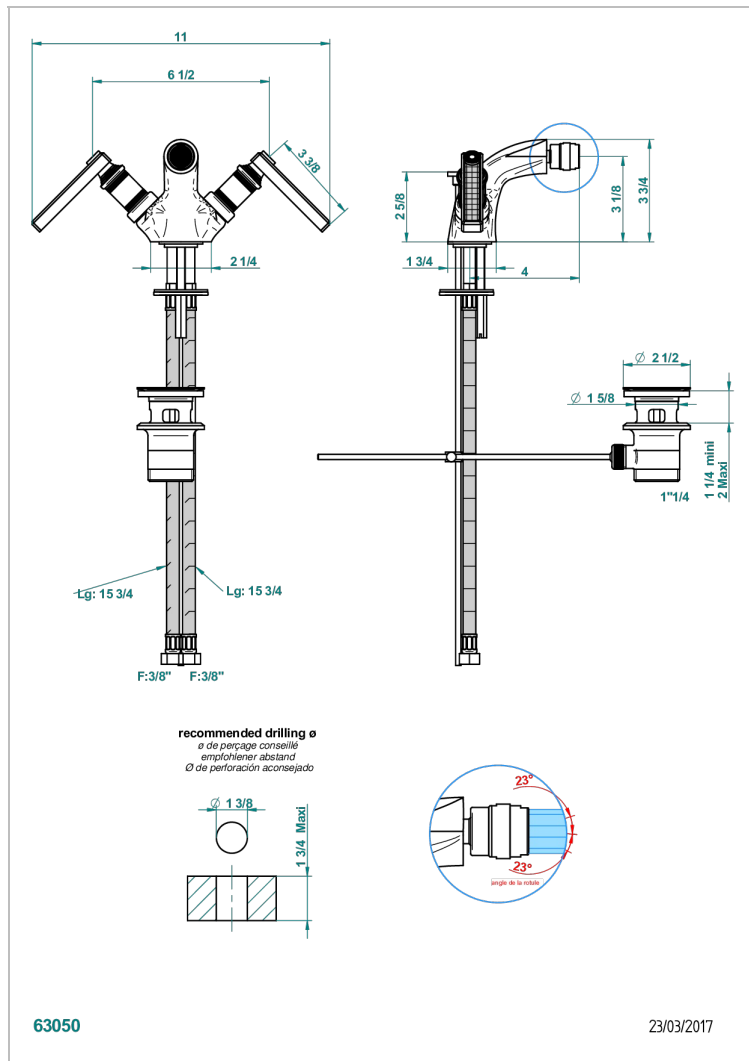

WEST COAST WITH GUILLOCHE DECOR WITH LEVER

U9D-3202

1-hole bidet mixer with swivel jet handshower with waste

CHARACTERISTIC

- ACS : 17ACCLY613
- NF : NF EN 200 - IA - Chrome

STANDARDS

AVAILABLE FINITIONS

Antique nickel - H28
Black ceram - D30
Blush PVD - H62
Brass color PVD - H49
Brown bronze color PVD - F33
Gold color PVD - H52