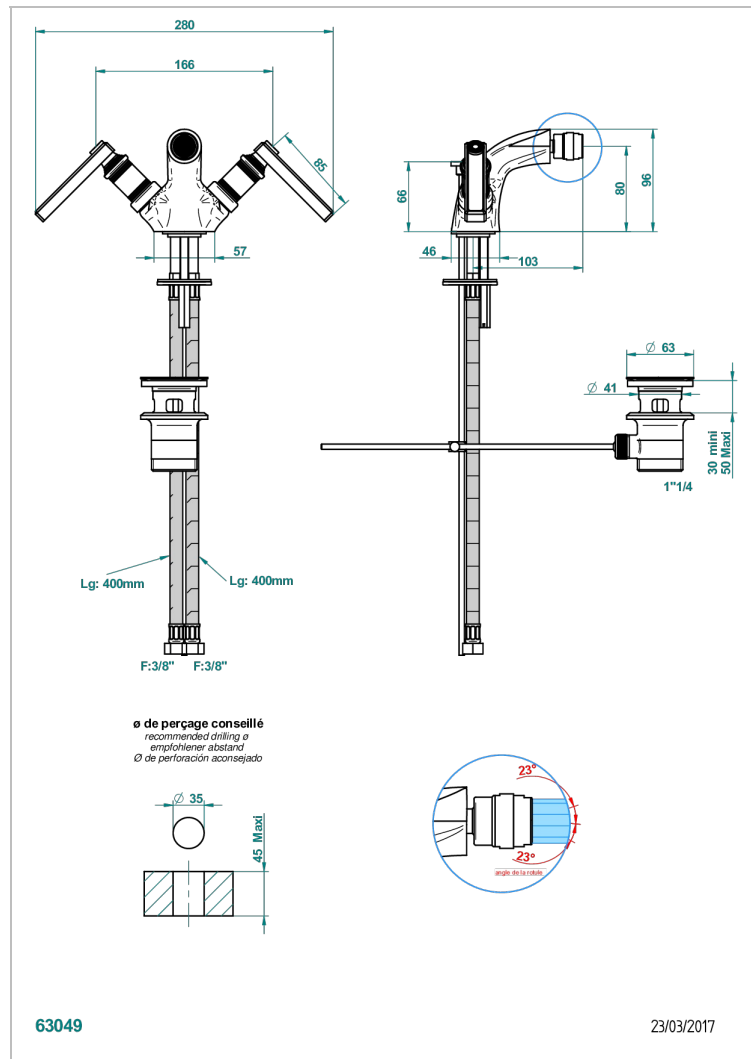

WEST COAST WHITE ONYX WITH LEVER HANDLES

U9H-3202

1-hole bidet mixer with swivel jet handshower with waste

CHARACTERISTIC

- ACS : 17ACCLY613
- NF : NF EN 200 - IA - Chrome

STANDARDS

AVAILABLE FINITIONS

Antique nickel - H28
Black ceram - D30
Blush PVD - H62
Brass color PVD - H49
Brown bronze color PVD - F33
Gold color PVD - H52