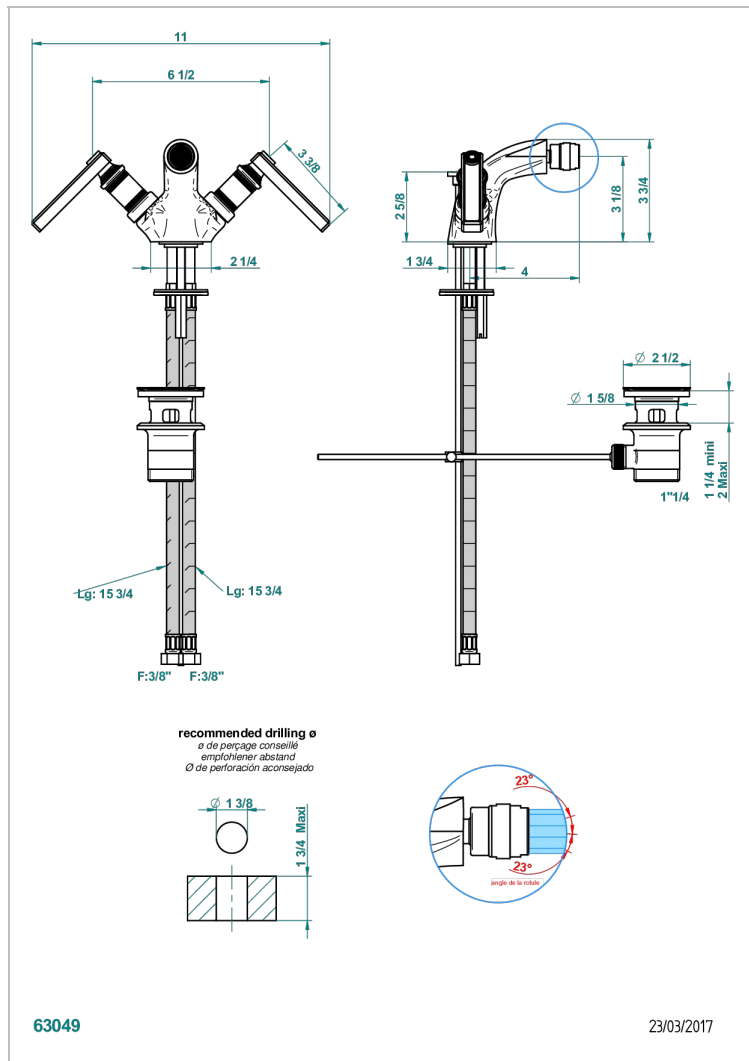

# WEST COAST WHITE ONYX WITH LEVER HANDLES

U9H-3202

1-hole bidet mixer with swivel jet handshower with waste

## CHARACTERISTIC

- ACS : 17ACCLY613
- NF : NF EN 200 - IA - Chrome