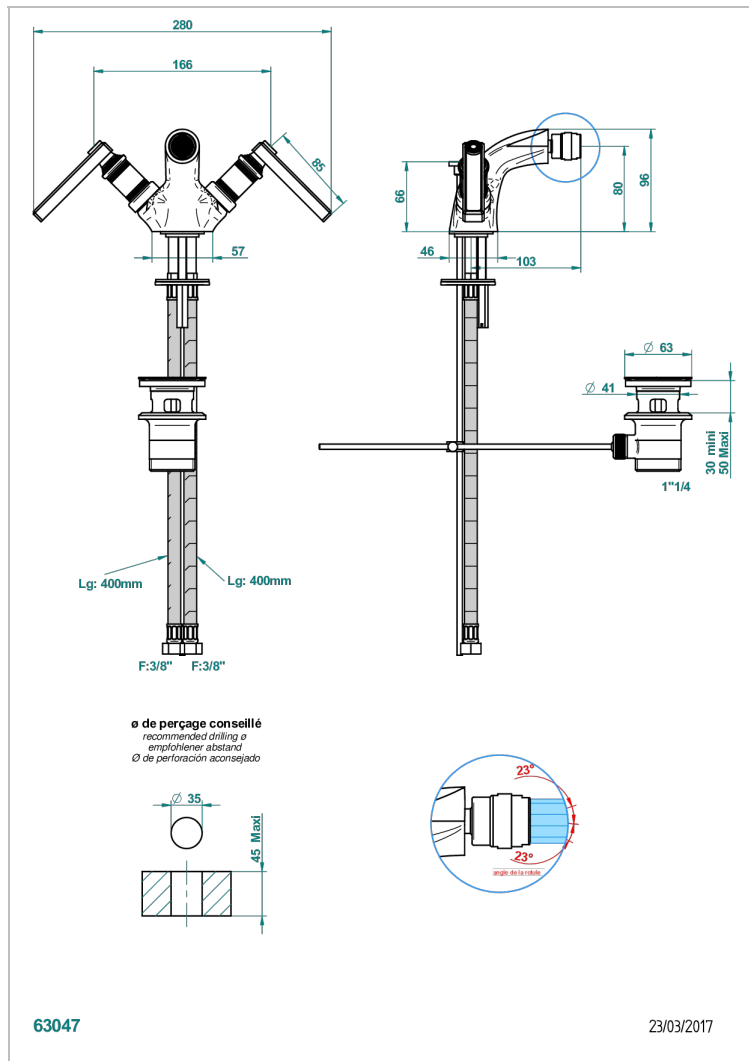

WEST COAST METAL WITH LEVER

U9B-3202

1-hole bidet mixer with swivel jet handshower with waste

CHARACTERISTIC

- ACS : 17ACCLY613
- NF : NF EN 200 - IA - Chrome

STANDARDS

AVAILABLE FINITIONS

Antique nickel - H28
Black ceram - D30
Blush PVD - H62
Brass color PVD - H49
Brown bronze color PVD - F33
Gold color PVD - H52