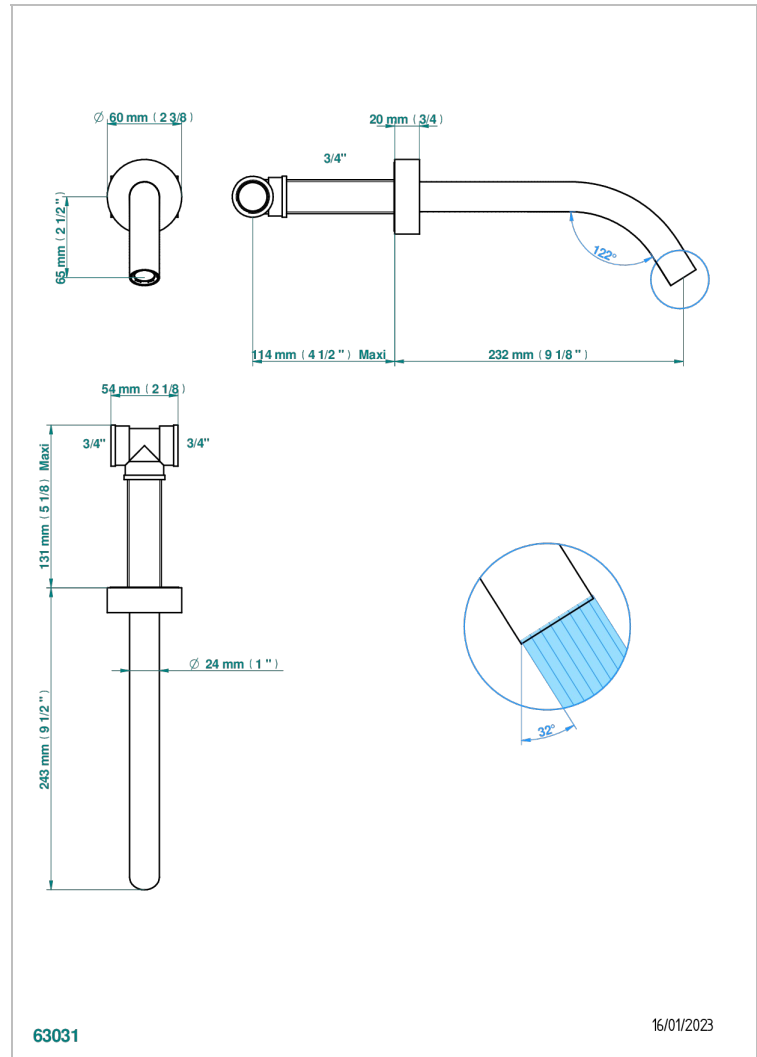

COLLECTION "O"

G4P-22G

Wall mounted bath spout, goliath

THG[®]
PARIS

CHARACTERISTIC

- Collection "O"
- Wall mounted bath spout, goliath

AVAILABLE FINITIONS

Antique nickel - H28
Black ceram - D30
Blush PVD - H62
Brass color PVD - H49
Brown bronze color PVD - F33
Gold color PVD - H52