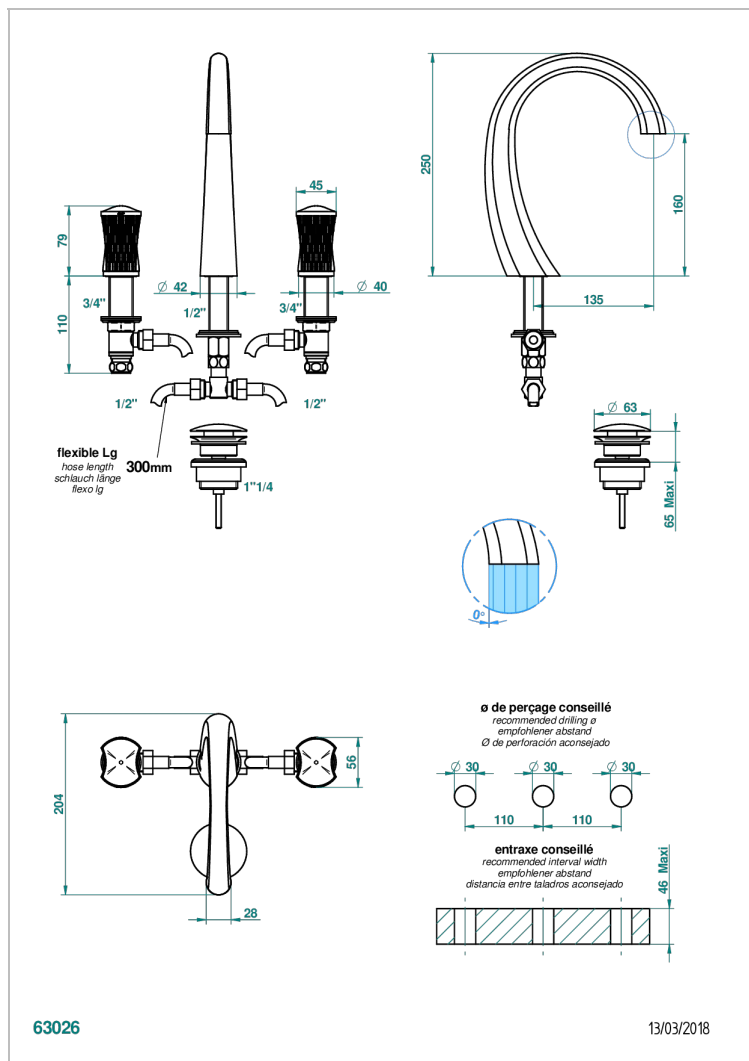

# INFINI WHITE PORCELAIN WITH GOLD DECOR

U2F-151/W

Rim mounted 3-hole basin mixer with waste - WRAS approved

## CHARACTERISTIC

- WRAS : 2109366