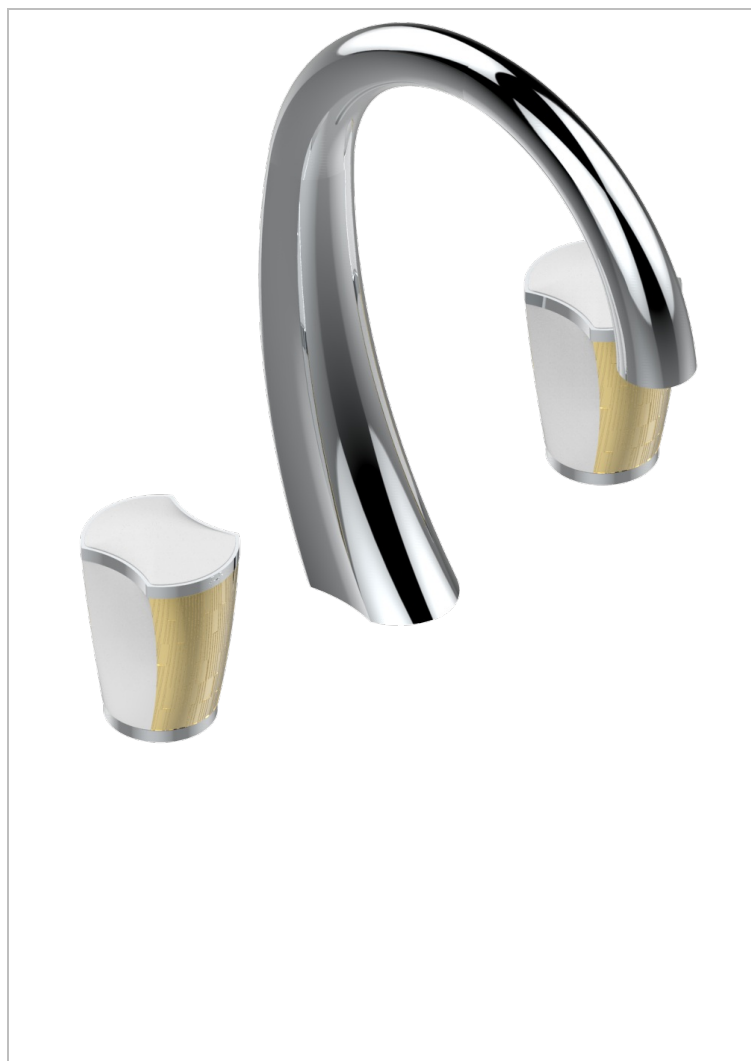

# INFINI WHITE PORCELAIN WITH GOLD DECOR

U2F-151/W

Rim mounted 3-hole basin mixer with waste - WRAS approved

## CHARACTERISTIC

- WRAS : 2109366

## AVAILABLE FINITIONS

Antique nickel - H28  
Black ceram - D30  
Blush PVD - H62  
Brass color PVD - H49  
Brown bronze color PVD - F33  
Gold color PVD - H52

Graphite PVD - H64  
Lacquered light bronze - D01  
Matt Umber PVD - H67  
Matt blush PVD - H60  
Matt brass color PVD - H50  
Matt brown bronze color PVD - F34