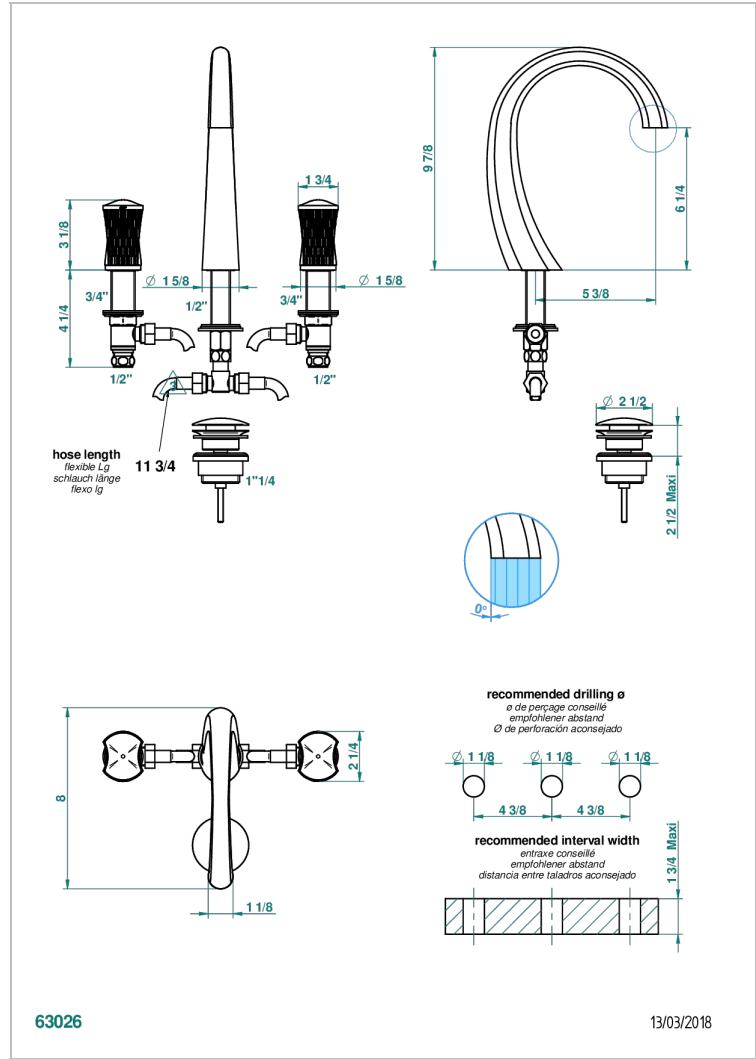

# INFINI WHITE PORCELAIN WITH GOLD DECOR

U2F-151/W

Rim mounted 3-hole basin mixer with waste - WRAS approved

## CHARACTERISTIC

- WRAS : 2109366