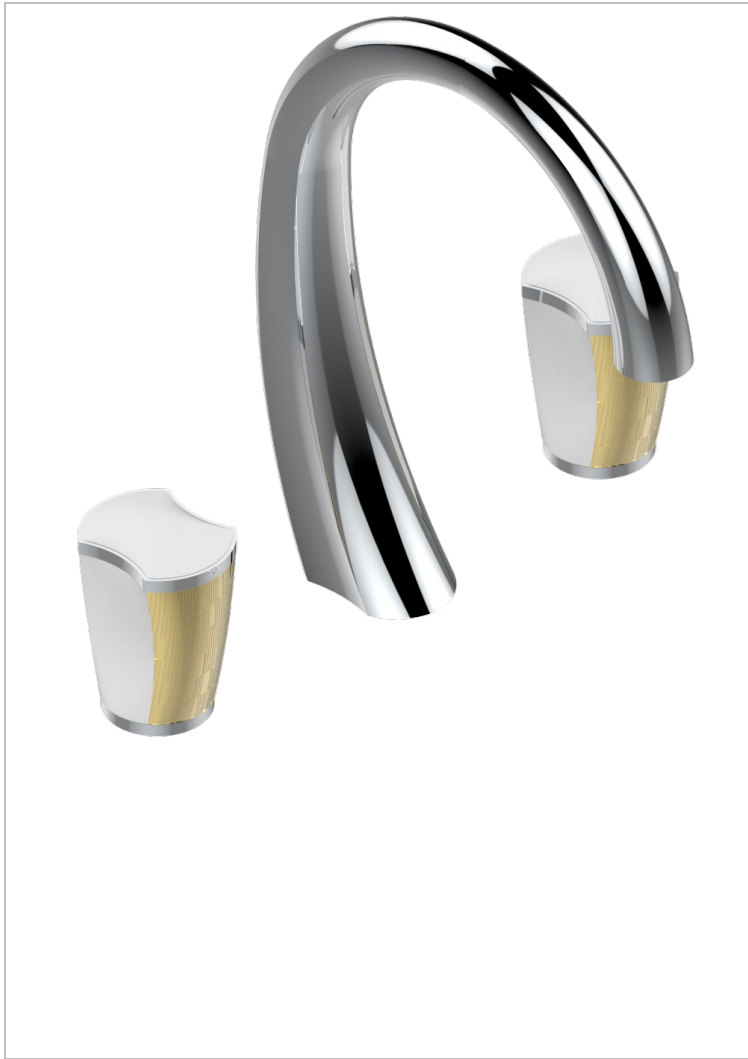

# INFINI WHITE PORCELAIN WITH GOLD DECOR

U2F-151/W

Rim mounted 3-hole basin mixer with waste - WRAS approved

## CHARACTERISTIC

- WRAS : 2109366

## AVAILABLE FINITIONS

Antique nickel - H28  
Black ceram - D30  
Blush PVD - H62  
Brass color PVD - H49  
Brown bronze color PVD - F33  
Gold color PVD - H52

Graphite PVD - H64  
Lacquered light bronze - D01  
Matt Umber PVD - H67  
Matt blush PVD - H60  
Matt brass color PVD - H50  
Matt brown bronze color PVD - F34