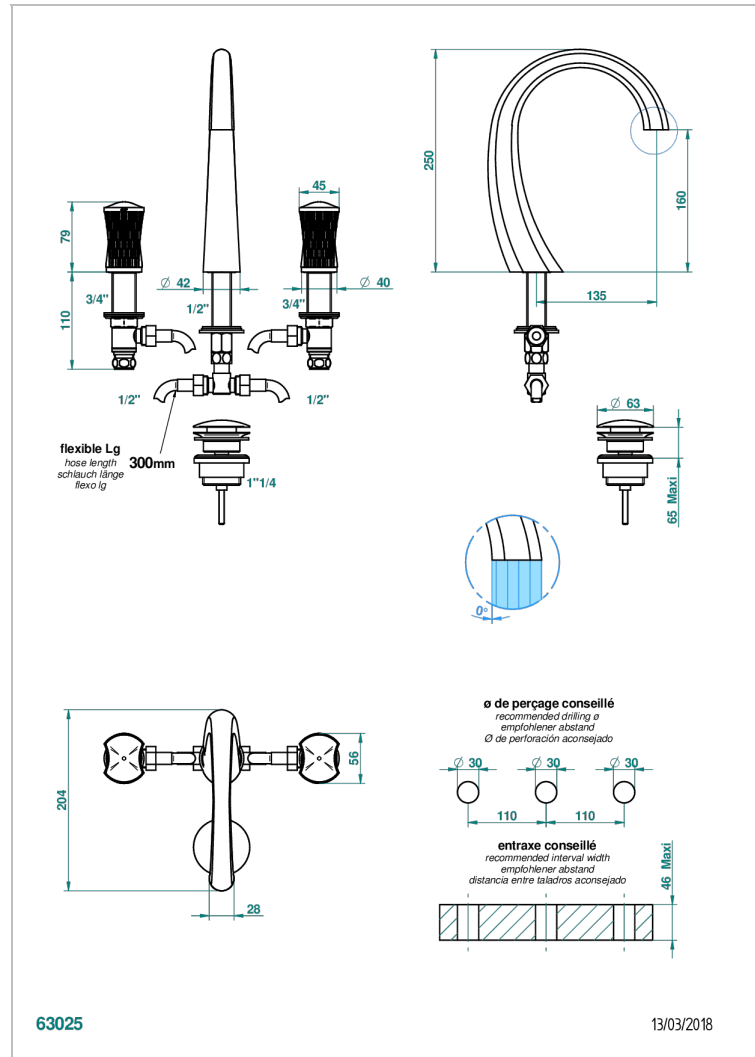

INFINI WHITE PORCELAIN

U2D-151/W

Rim mounted 3-hole basin mixer with waste - WRAS approved

THG[®]
PARIS

CHARACTERISTIC

- WRAS : 2109366

STANDARDS

AVAILABLE FINITIONS