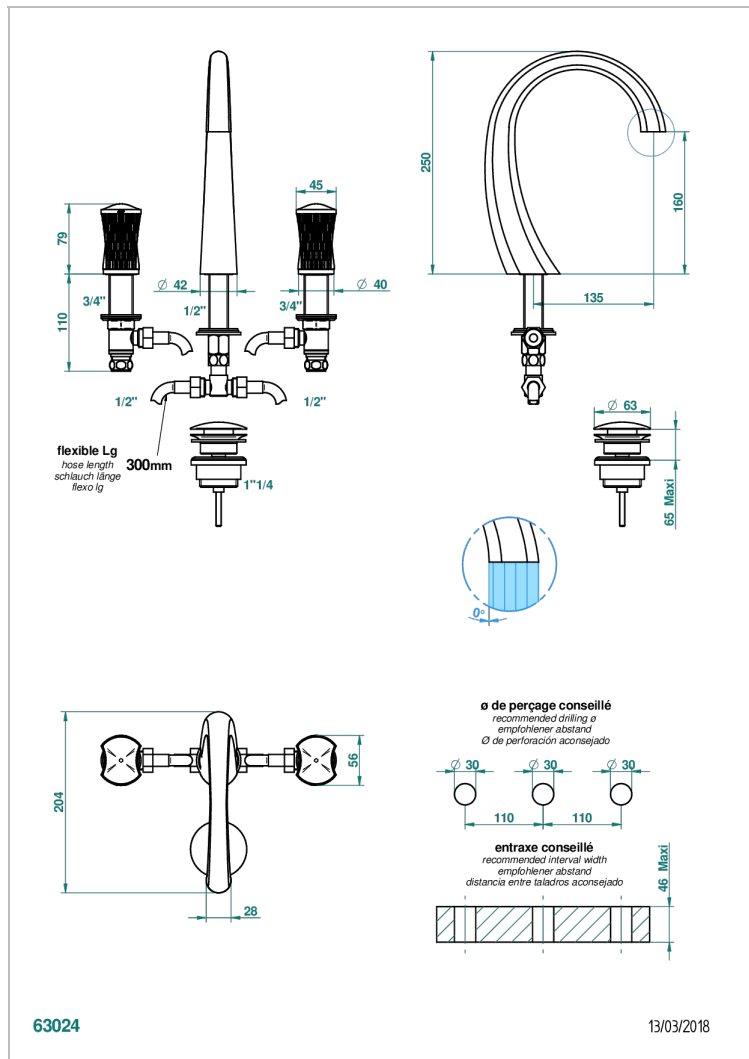

INFINI WHITE PORCELAIN WITH PLATINUM DECOR

U2E-151/W

Rim mounted 3-hole basin mixer with waste - WRAS approved

CHARACTERISTIC

- WRAS : 2109366

STANDARDS

AVAILABLE FINITIONS

Antique nickel - H28
Black ceram - D30
Blush PVD - H62
Brass color PVD - H49
Brown bronze color PVD - F33
Gold color PVD - H52

Nickel color PVD - H55
Polished chrome (color finish) - A02
Polished gold (color finish) - F01
Polished nickel - B01
Soft gold - F30
Soft matt gold - F31

Umber PVD - H66
Varnished matt antique red copper (color finish) - H07