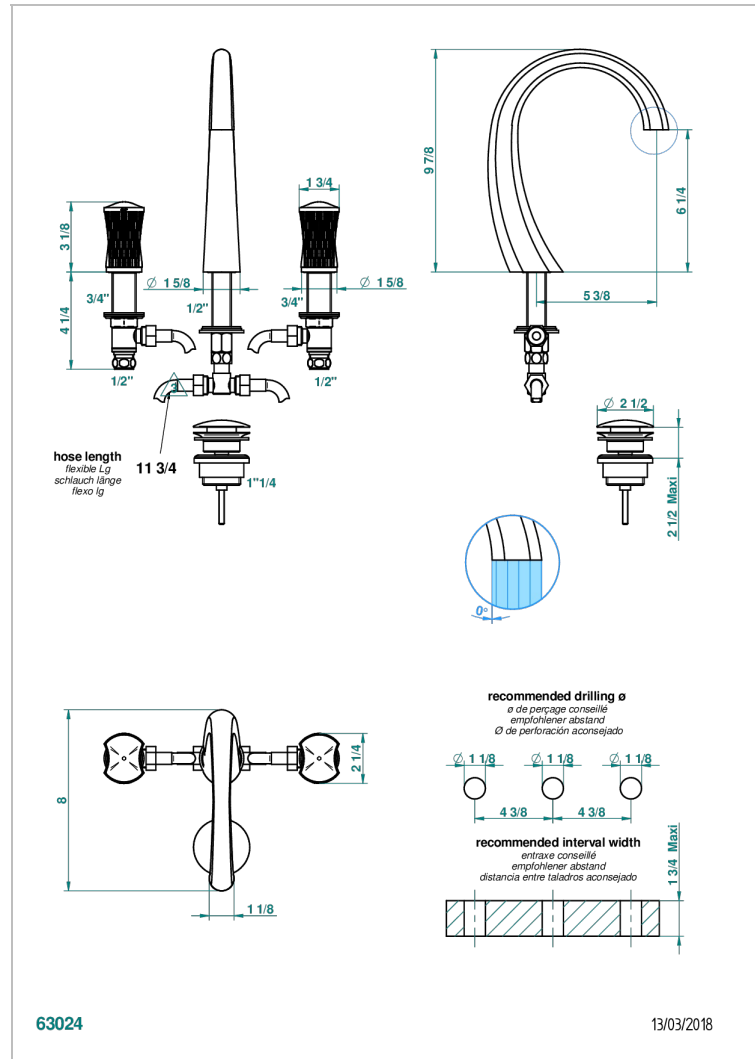

# INFINI WHITE PORCELAIN WITH PLATINUM DECOR

U2E-151/W

Rim mounted 3-hole basin mixer with waste - WRAS approved

## CHARACTERISTIC

- WRAS : 2109366