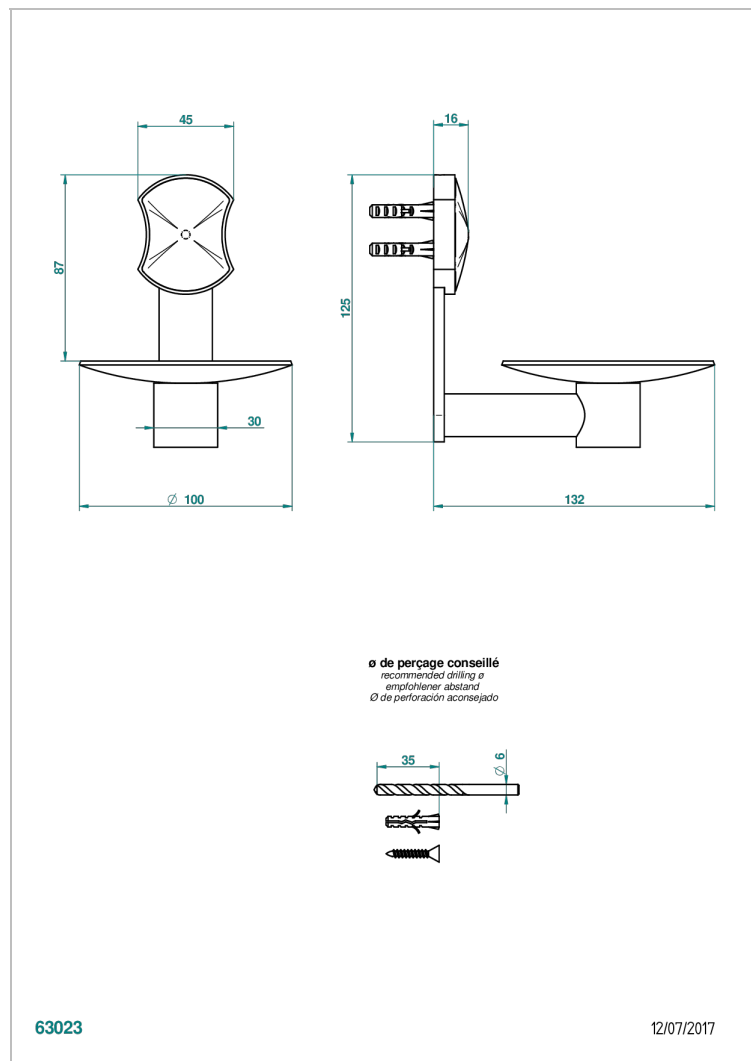

INFINI WHITE PORCELAIN WITH GOLD DECOR

U2F-546

Soap dish, wall mounted, 4" diameter

CHARACTERISTIC

- Infini White Porcelain with Gold decor
- Soap dish, wall mounted, 4" diameter

AVAILABLE FINITIONS

Black ceram - D30
Blush PVD - H62
Brass color PVD - H49
Brown bronze color PVD - F33
Chrome polished - A02
Copper antique matt, coated - H07