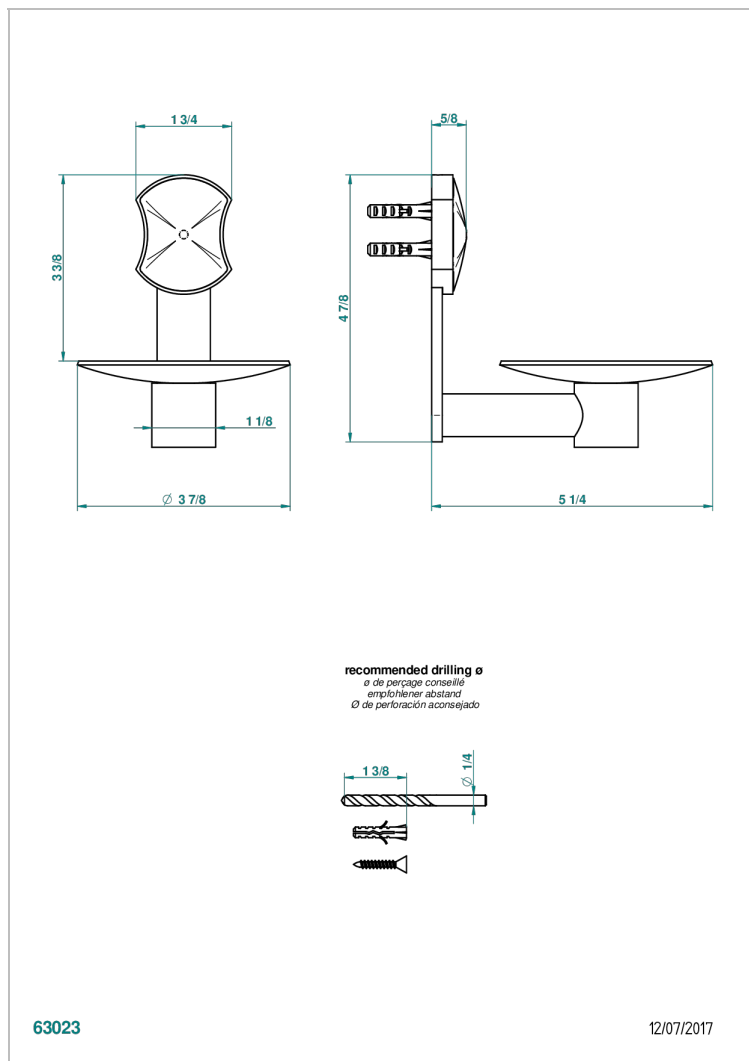

# INFINI WHITE PORCELAIN WITH GOLD DECOR

U2F-546

Copa mural de laton Ø 100 mm

## CARACTERÍSTICAS

- Infini White Porcelain with Gold decor
- Copa mural de laton Ø 100 mm