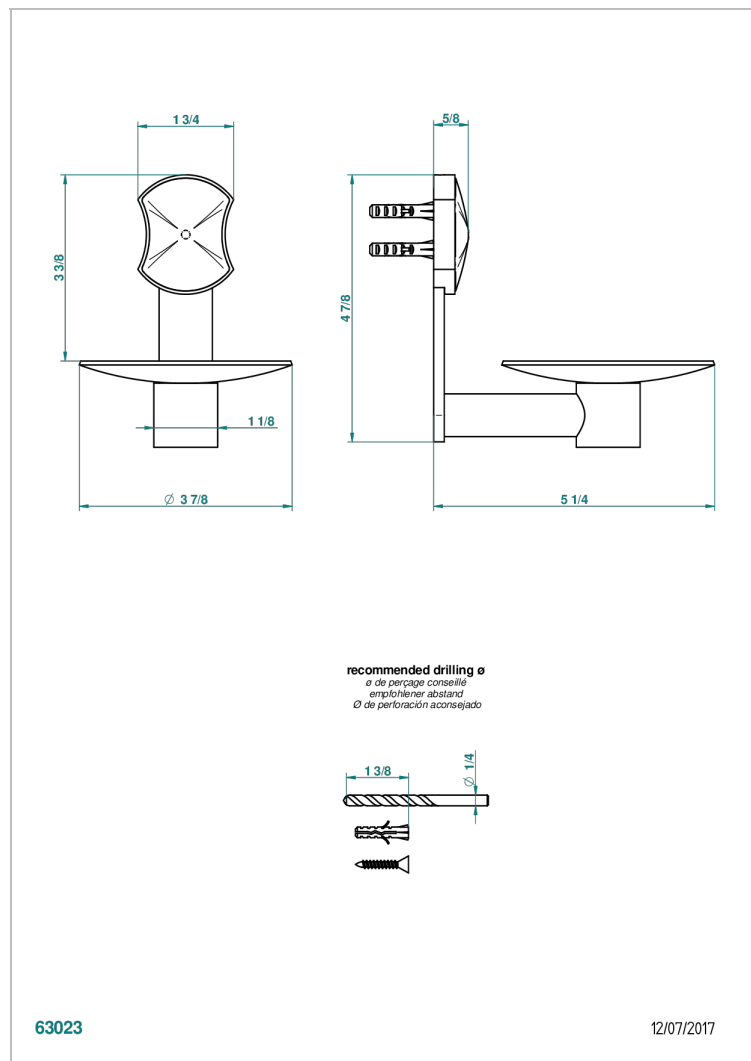

# INFINI WHITE PORCELAIN WITH GOLD DECOR

U2F-546

Soap dish, wall mounted, 4" diameter

## CHARACTERISTIC

- Infini White Porcelain with Gold decor
- Soap dish, wall mounted, 4" diameter