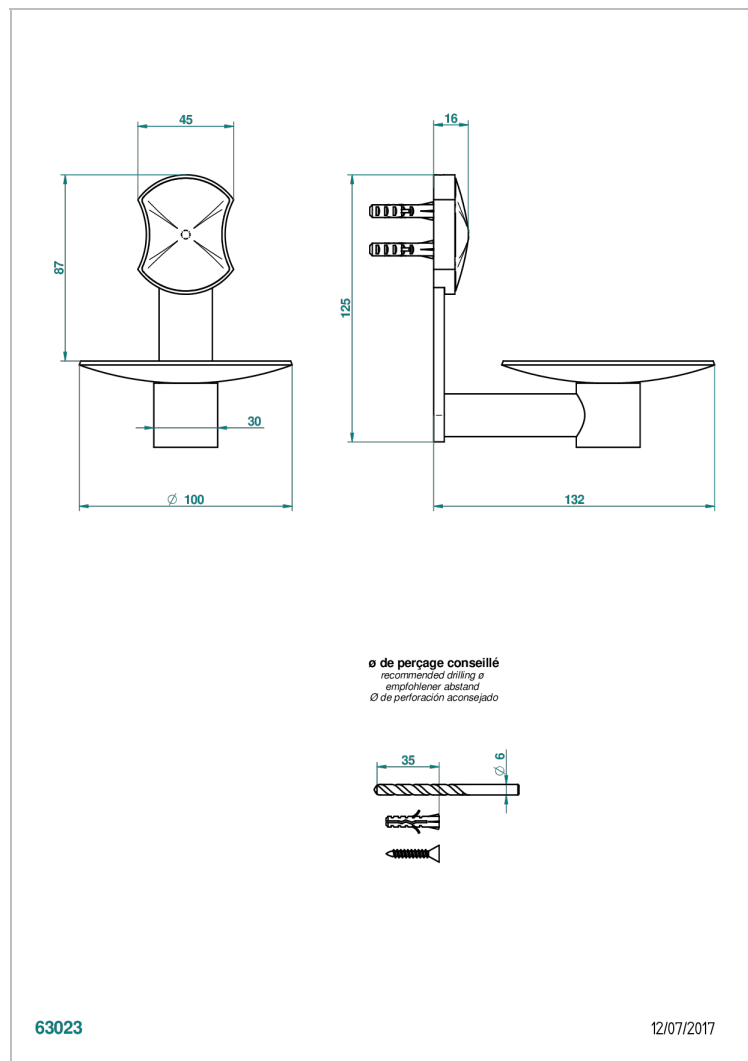

INFINI WHITE PORCELAIN WITH GOLD DECOR

U2F-546

Wall mounted soap dish, ø 100 mm

CHARACTERISTIC

- Infini White Porcelain with Gold decor
- Wall mounted soap dish, ø 100 mm

AVAILABLE FINITIONS

Antique nickel - H28
Black ceram - D30
Blush PVD - H62
Brass color PVD - H49
Brown bronze color PVD - F33
Gold color PVD - H52